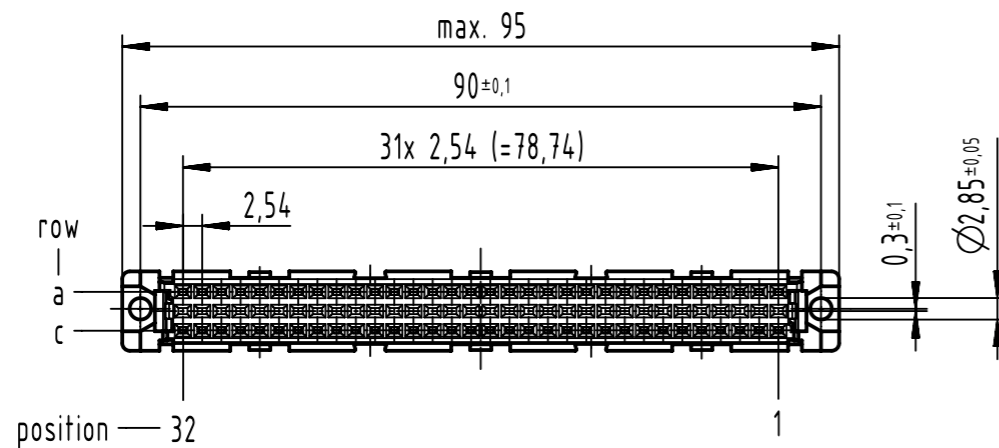

64 contacts  
 ☒ = position with contact  
 ☐ = position without contact

further information see product data sheet  
 lead number 1 of flat cable on contact 1c

09 03 264 7828	3
09 03 264 6828	2
part no.	performance level

All rights reserved Department EL PD HARTING D-32339 Espelkamp	All Dimensions in mm Original Size DIN A3	Scale 1:1 Free size tol. IEC 60603-2	Ref. Sub.	Created by LUECKEMEIERM	Inspected by LUECKEMEIERM	Standardisation	Date 2023-09-28	State Final Release	Doc-Key / ECM-Nr. 100173370/UGD/003/E 500000254536
	Title DIN Signal type C female IDC							Rev. E	Page 1/1