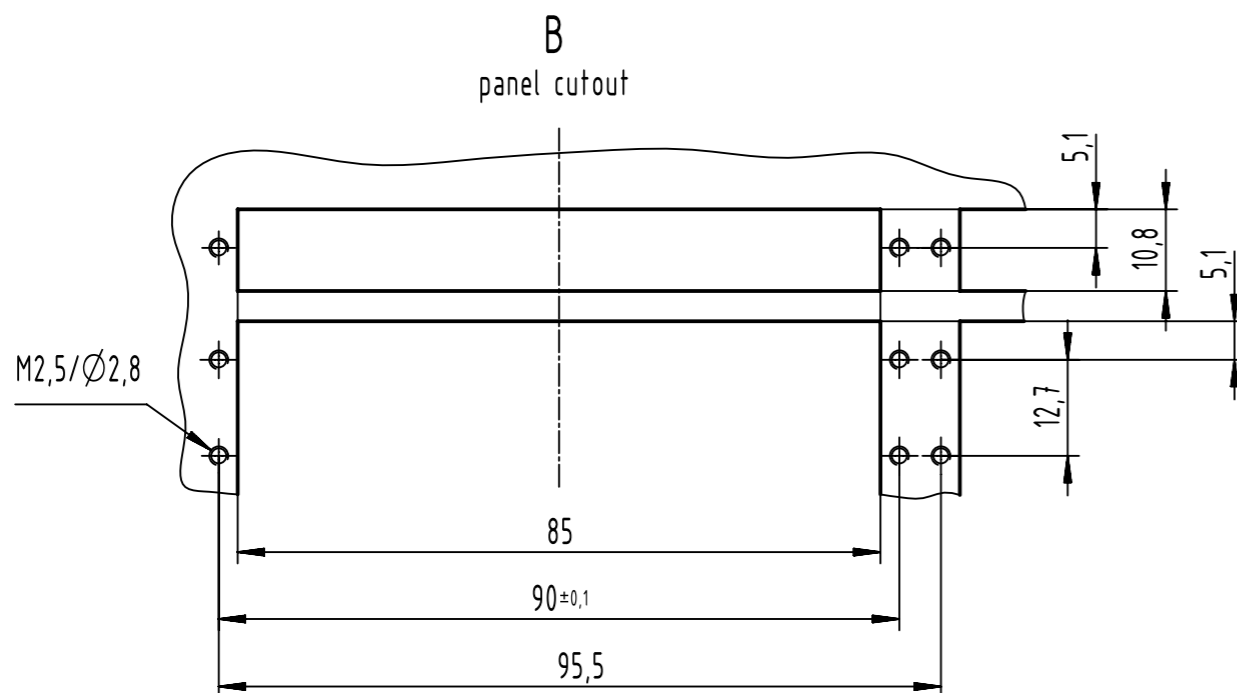

64 contacts  
 ☒ = position with contact  
 ☐ = position without contact

further information see product data sheet  
 lead number 1 of flat cable on contact 1c

09 03 264 7828	3
09 03 264 6828	2
part no.	performance level

All rights reserved Department EL PD HARTING D-32339 Espelkamp	All Dimensions in mm Original Size DIN A3	Scale 1:1 Free size tol. IEC 60603-2	Ref. Sub.	Created by LUECKEMEIERM	Inspected by LUECKEMEIERM	Standardisation	Date 2023-09-28	State Final Release	Doc-Key / ECM-Nr. 100173370/UGD/003/E 500000254536
	Title DIN Signal type C female IDC							Rev. E	Page 1/1