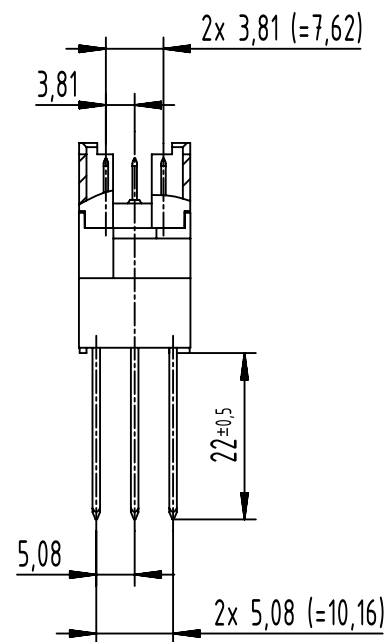

48 WW-contacts

☒ = position with contact

□ = position without contact

cheese-head screw M2,5x22 is supplied

further information see product data sheet

09 06 048 2903	1
part no.	performance level

	All rights reserved	Created by LEHNERT	Inspected by LEHNERT	Standardisation 302077	Date 2021-05-18	State Final Release
	Department EL PD	Title DIN Power type F interface connector I WW 48-pole				Doc-Key / ECM-Nr. 100180161/UGD/012/B 500000194571
HARTING D-32339 Espelkamp	Type TB	Number 0906048X903			Rev. B	Page 1/1