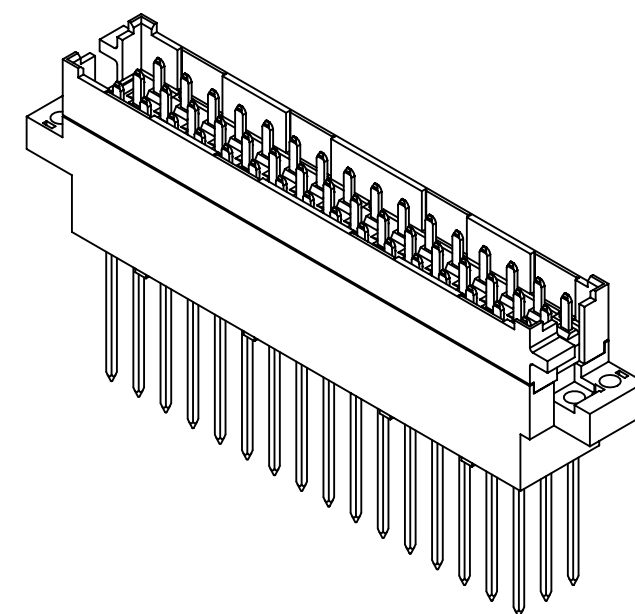

48 WW-contacts

☒ = position with contact

□ = position without contact

cheese-head screw M2,5x22 is supplied

further information see product data sheet

09 06 048 2903	1
part no.	performance level

	All rights reserved	Created by LEHNERT	Inspected by LEHNERT	Standardisation 302077	Date 2021-05-18	State Final Release
	Department EL PD	Title DIN Power type F interface connector I WW 48-pole				Doc-Key / ECM-Nr. 100180161/UGD/012/B 500000194571
HARTING D-32339 Espelkamp	Type TB	Number 0906048X903			Rev. B	Page 1/1