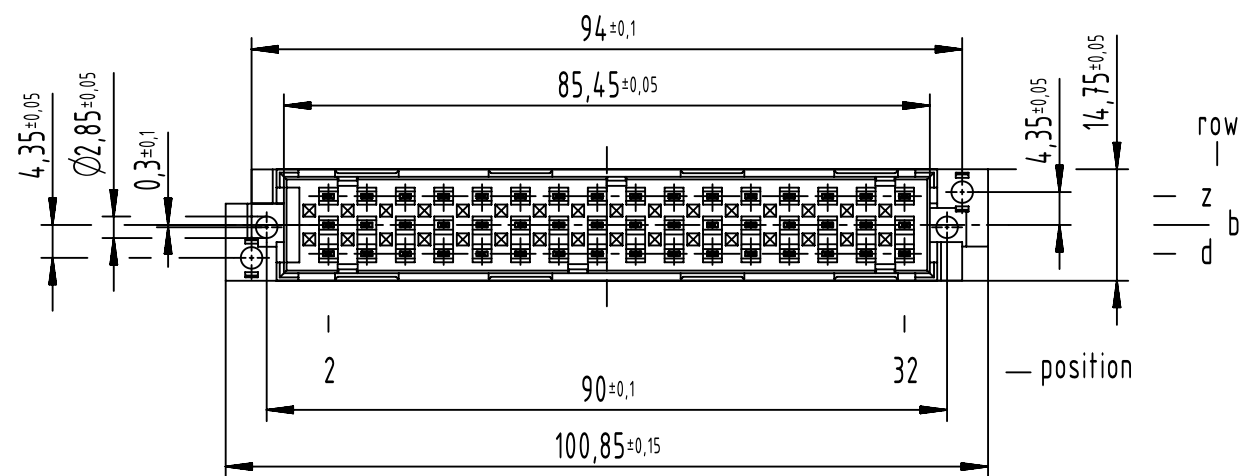

48 WW-contacts

☒ = position with contact

□ = position without contact

cheese-head screw M2,5x22 is supplied

further information see product data sheet

09 06 048 2903	1
part no.	performance level

	All rights reserved	Created by LEHNERT	Inspected by LEHNERT	Standardisation 302077	Date 2021-05-18	State Final Release
	Department EL PD	Title DIN Power type F interface connector I WW 48-pole				Doc-Key / ECM-Nr. 100180161/UGD/012/B 500000194571
HARTING D-32339 Espelkamp	Type TB	Number 0906048X903			Rev. B	Page 1/1