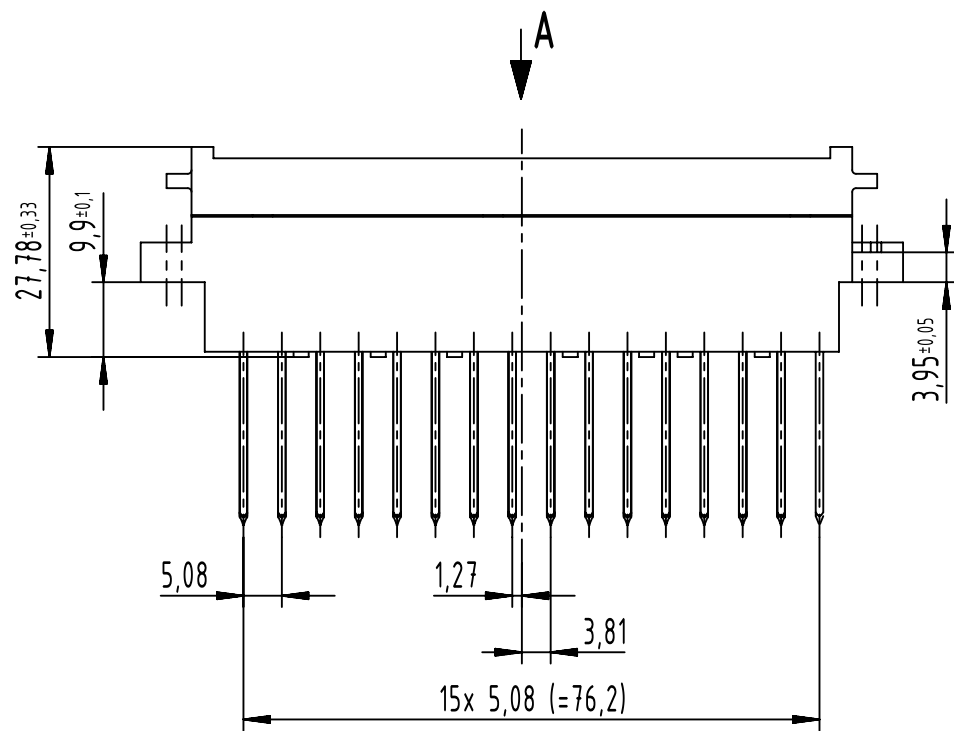

48 WW-contacts

☒ = position with contact

□ = position without contact

cheese-head screw M2,5x22 is supplied

further information see product data sheet

09 06 048 2903	1
part no.	performance level

	All rights reserved	Created by LEHNERT	Inspected by LEHNERT	Standardisation 302077	Date 2021-05-18	State Final Release
	Department EL PD	Title DIN Power type F interface connector I WW 48-pole				Doc-Key / ECM-Nr. 100180161/UGD/012/B 500000194571
HARTING D-32339 Espelkamp	Type TB	Number 0906048X903			Rev. B	Page 1/1