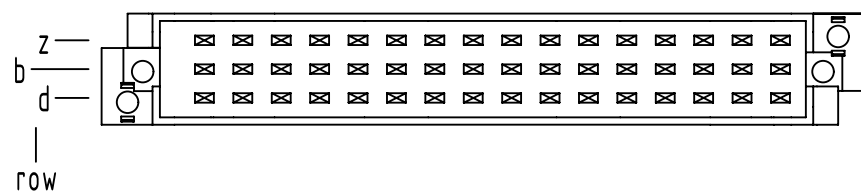

48 WW-contacts

☒ = position with contact

□ = position without contact

cheese-head screw M2,5x22 is supplied

further information see product data sheet

09 06 048 2903	1
part no.	performance level

	All rights reserved	Created by LEHNERT	Inspected by LEHNERT	Standardisation 302077	Date 2021-05-18	State Final Release
	Department EL PD	Title DIN Power type F interface connector I WW 48-pole				Doc-Key / ECM-Nr. 100180161/UGD/012/B 500000194571
HARTING D-32339 Espelkamp	Type TB	Number 0906048X903			Rev. B	Page 1/1