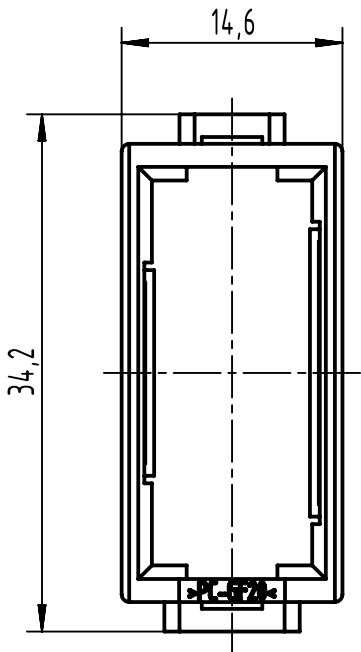

1 2 3 4 5 6

A

B

C

D

	All Dimensions in mm Original Size DIN A4		Scale 2:1	Free size tol.		Ref.
						Sub.
	All rights reserved		Created by HOLLERT	Inspected by SUNDERMEIER	Standardisation	Date 2023-03-22
	Department EL PD					State Final Release
HARTING			Title Han module adapter, male			Doc-Key / ECM-Nr. 100512327/UGD/001/H 50000024.0122
D-32339 Espelkamp			Type TB	Number 09 14 001 3011		