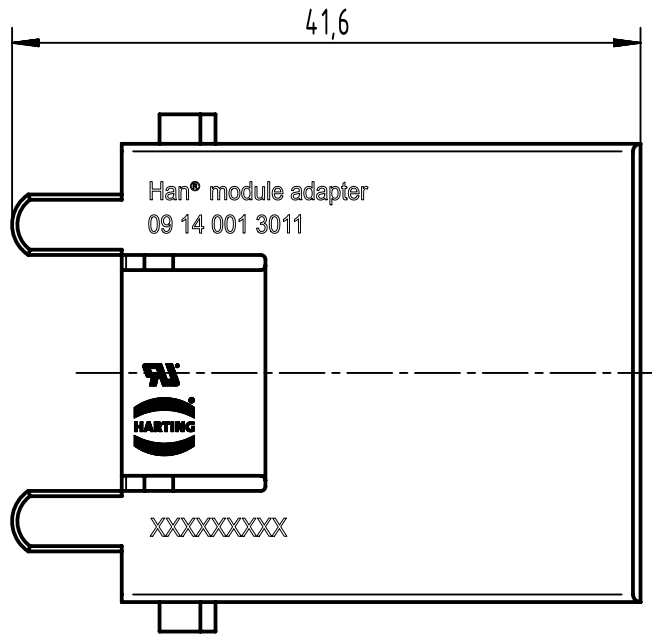

1 2 3 4 5 6

A

B

C

D

	All Dimensions in mm Original Size DIN A4		Scale 2:1	Free size tol.		Ref.
						Sub.
	All rights reserved		Created by HOLLERT	Inspected by SUNDERMEIER	Standardisation	Date 2023-03-22
	Department EL PD					State Final Release
HARTING			Title Han module adapter, male			Doc-Key / ECM-Nr. 100512327/UGD/001/H 50000024.0122
D-32339 Espelkamp			Type TB	Number 09 14 001 3011		