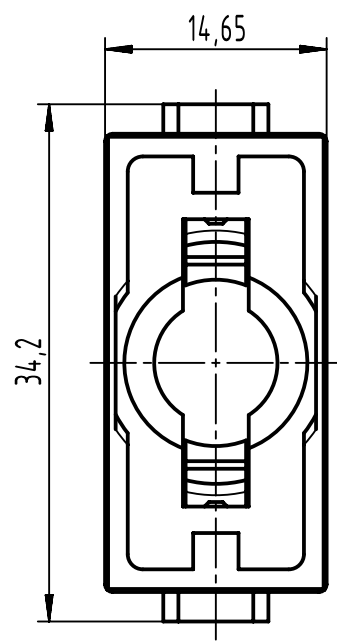

1 2 3 4 5 6

A

B

C

D

	All rights reserved Department EL PD	All Dimensions in mm Original Size DIN A4		Scale 2:1	Free size tol.	Ref. Sub.
		HARTING D-32339 Espelkamp	Created by HOLLERT	Inspected by SUNDERMEIER	Standardisation	Date 2022-11-22
Title Han 100A single module, male					Doc-Key / ECM-Nr. 100569006/UGD/000/C 500000230340	
Type TB				Number 09 14 001 3031		Rev. C
						Page 1/1