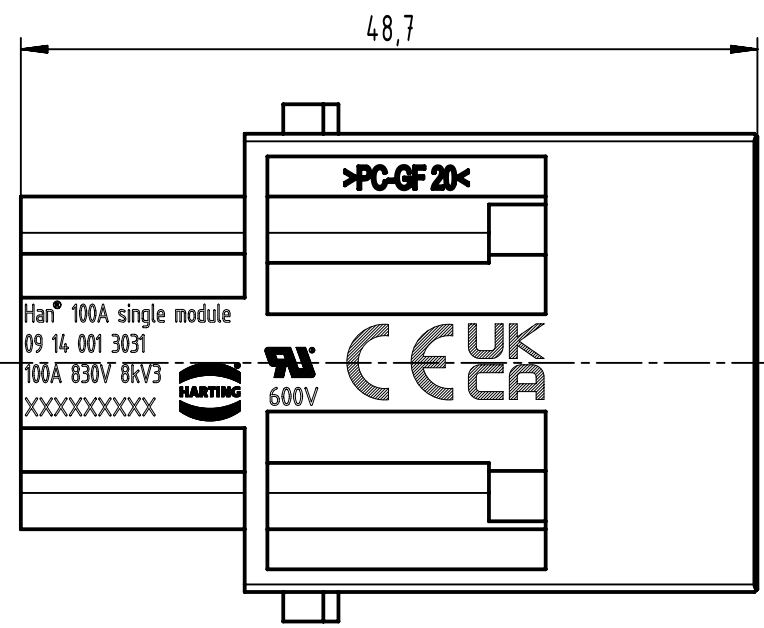

1 2 3 4 5 6

A

B

C

D

	All rights reserved Department EL PD	All Dimensions in mm Original Size DIN A4		Scale 2:1	Free size tol.	Ref. Sub.
		HARTING D-32339 Espelkamp	Created by HOLLERT	Inspected by SUNDERMEIER	Standardisation	Date 2022-11-22
Title Han 100A single module, male					Doc-Key / ECM-Nr. 100569006/UGD/000/C 500000230340	
Type TB				Number 09 14 001 3031		Rev. C
						Page 1/1