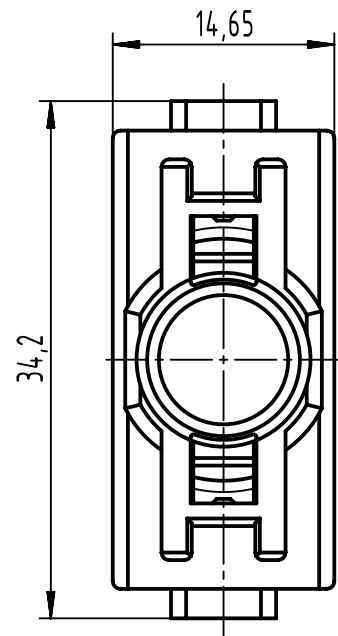

1 2 3 4 5 6

A

B

C

D

	All rights reserved Department EL PD	All Dimensions in mm Original Size DIN A4	Scale 2:1	Free size tol.	Ref. Sub.
	HARTING D-32339 Espelkamp	Created by HOLLERT	Inspected by SUNDERMEIER	Standardisation	Date 2022-11-22
Title Han 100A single module, female					Doc-Key / ECM-Nr. 100569037/UGD/000/C 500000230340
Type TB			Number 09 14 001 3131		Rev. C
					Page 1/1