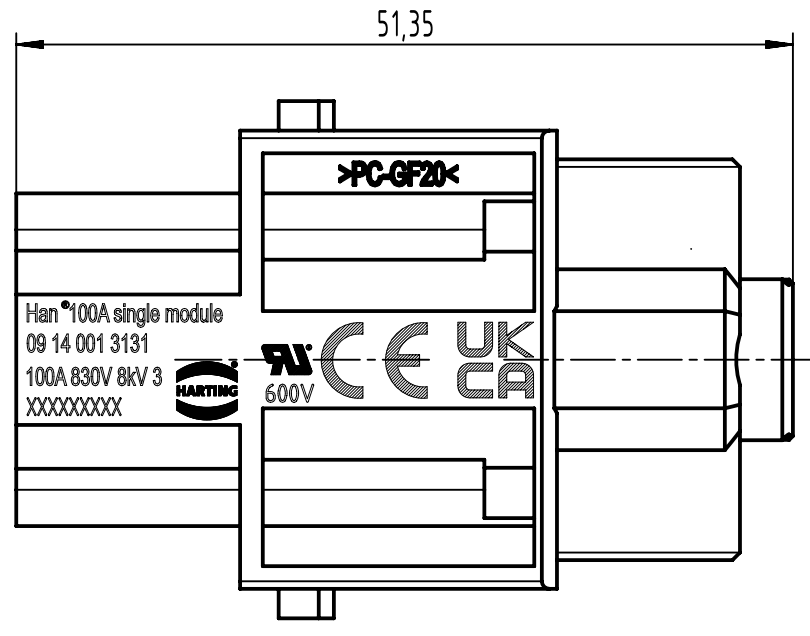

1 2 3 4 5 6

A

B

C

D

	All rights reserved Department EL PD	All Dimensions in mm Original Size DIN A4	Scale 2:1	Free size tol.	Ref. Sub.
	HARTING D-32339 Espelkamp	Created by HOLLERT	Inspected by SUNDERMEIER	Standardisation	Date 2022-11-22
Title Han 100A single module, female					Doc-Key / ECM-Nr. 100569037/UGD/000/C 500000230340
Type TB			Number 09 14 001 3131		Rev. C
					Page 1/1