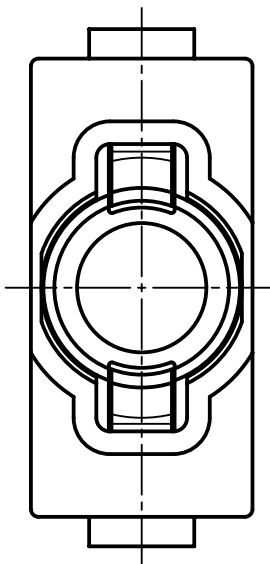

1 2 3 4 5 6

A

B

C

D

	All rights reserved Department EL PD	All Dimensions in mm Original Size DIN A4	Scale 2:1	Free size tol.	Ref. Sub.
	HARTING D-32339 Espelkamp	Created by HOLLERT	Inspected by SUNDERMEIER	Standardisation	Date 2022-11-22
Title Han 100A single module, female					Doc-Key / ECM-Nr. 100569037/UGD/000/C 500000230340
Type TB			Number 09 14 001 3131		Rev. C
					Page 1/1