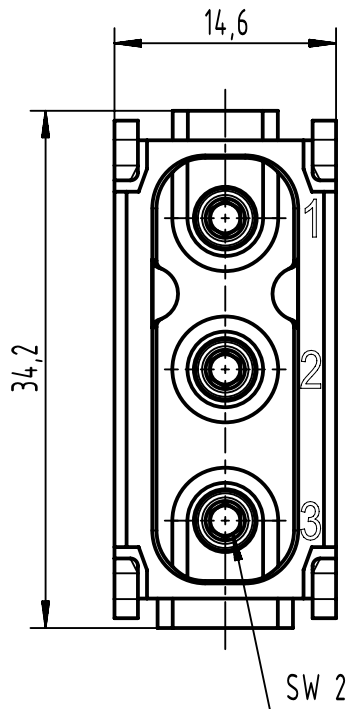

A

B

C

D

for stranded wire 6-10mm², AWG 10-8, fine wire

	All Dimensions in mm Original Size DIN A4	Scale 2:1		Free size tol.		Ref.	
		Created by HOLLERT		Inspected by SUNDERMEIER		Standardisation	
	All rights reserved Department EL PD	Title Han C axial module, male 6-10mm ²				Doc-Key / ECM-Nr. 100169077/UGD/007/E 500000235151	
		HARTING D-32339 Espelkamp		Type TB	Number 09 14 003 2602		Rev. E