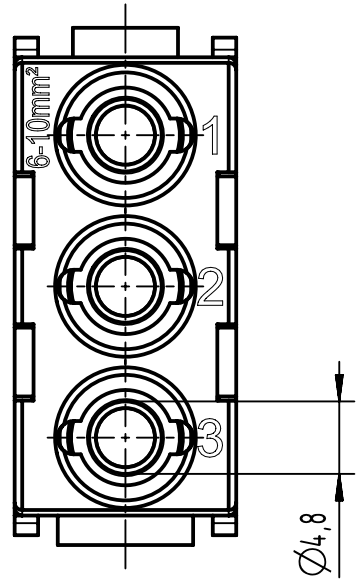

A

B

C

D

for stranded wire 6-10mm², AWG 10-8, fine wire

	All Dimensions in mm Original Size DIN A4	Scale 2:1		Free size tol.		Ref.	
		Created by HOLLERT		Inspected by SUNDERMEIER		Standardisation	
	All rights reserved Department EL PD	Title Han C axial module, male 6-10mm ²				Doc-Key / ECM-Nr. 100169077/UGD/007/E 500000235151	
		HARTING D-32339 Espelkamp		Type TB	Number 09 14 003 2602		Rev. E