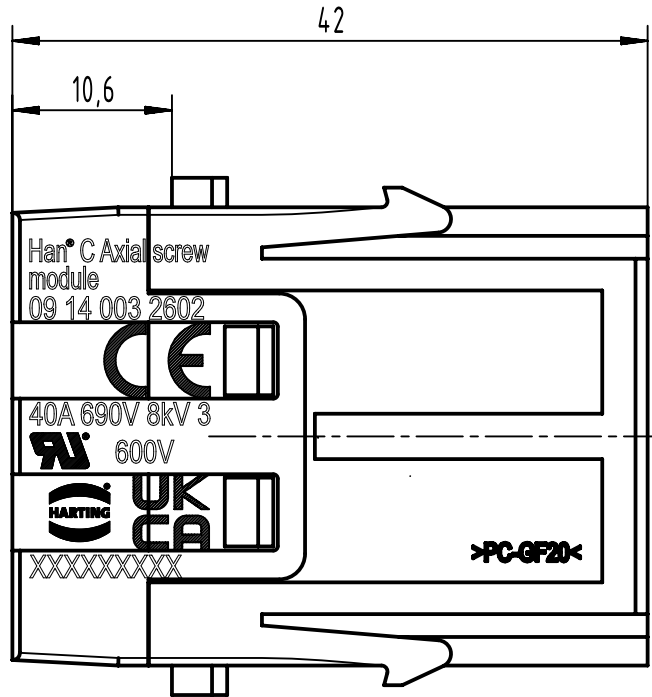

A

B

C

D

for stranded wire 6-10mm², AWG 10-8, fine wire

	All Dimensions in mm Original Size DIN A4	Scale 2:1		Free size tol.		Ref.	
		Created by HOLLERT		Inspected by SUNDERMEIER		Standardisation	
	All rights reserved Department EL PD	Title Han C axial module, male 6-10mm ²				Doc-Key / ECM-Nr. 100169077/UGD/007/E 500000235151	
		HARTING D-32339 Espelkamp		Type TB	Number 09 14 003 2602		Rev. E