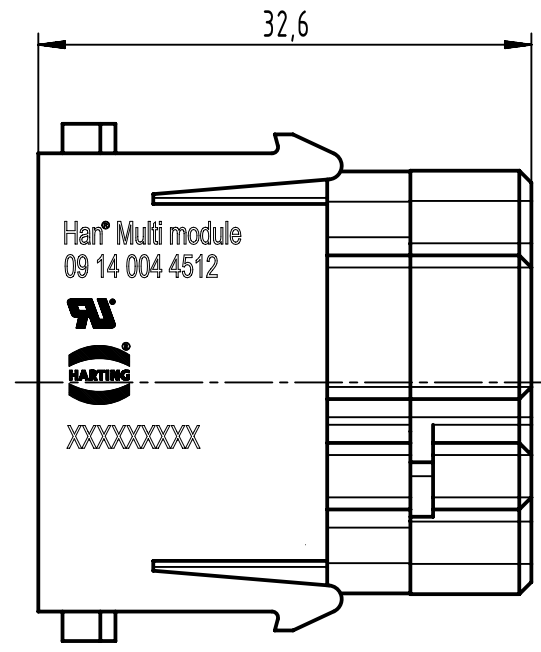

1 2 3 4 5 6

A

B

C

D

	All Dimensions in mm Original Size DIN A4		Scale 2:1	Free size tol.		Ref.	
						Sub.	
	All rights reserved		Created by HOLLERT	Inspected by SUNDERMEIER	Standardisation	Date 2023-03-22	State Final Release
	Department EL PD		Title Han Multi module, female (DIN)				Doc-Key / ECM-Nr. 100086176/UGD/007/B 50000024.0122
HARTING D-32339 Espelkamp		Type TB	Number 09 14 004 4512			Rev. B	Page 1/1