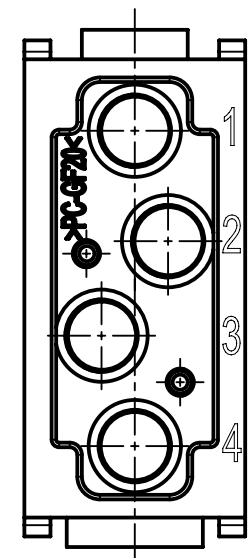

1 2 3 4 5 6

A

B

C

D

	All Dimensions in mm Original Size DIN A4		Scale 2:1	Free size tol.		Ref.	
						Sub.	
	All rights reserved		Created by HOLLERT	Inspected by SUNDERMEIER	Standardisation	Date 2023-03-22	State Final Release
	Department EL PD		Title Han Multi module, female (DIN)				Doc-Key / ECM-Nr. 100086176/UGD/007/B 50000024.0122
HARTING D-32339 Espelkamp		Type TB	Number 09 14 004 4512			Rev. B	Page 1/1