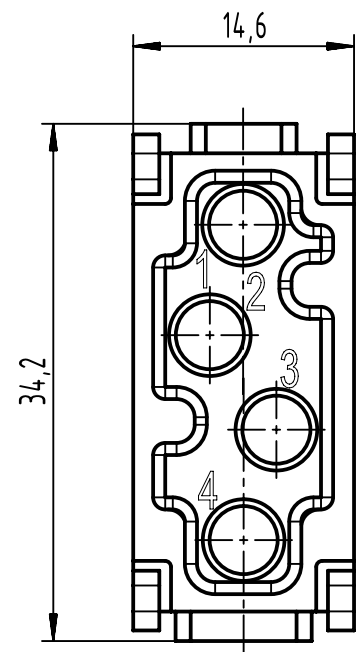

1 2 3 4 5 6

A

B

C

D

	All Dimensions in mm Original Size DIN A4		Scale 2:1	Free size tol.		Ref.	
						Sub.	
	All rights reserved		Created by HOLLERT	Inspected by SUNDERMEIER	Standardisation	Date 2023-03-22	State Final Release
	Department EL PD		Title Han Multi module, female (DIN)				Doc-Key / ECM-Nr. 100086176/UGD/007/B 50000024.0122
HARTING D-32339 Espelkamp		Type TB	Number 09 14 004 4512			Rev. B	Page 1/1