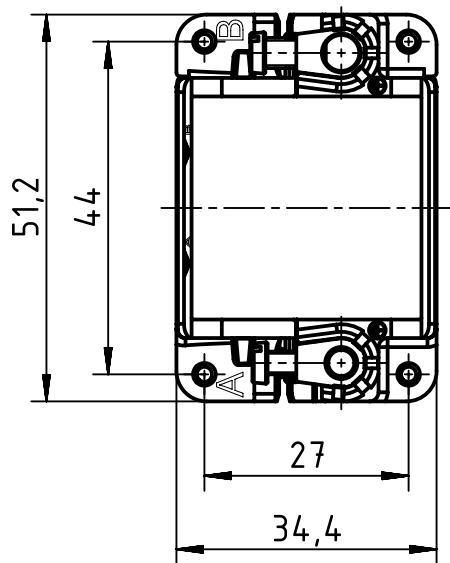

1 2 3 4 5 6

A

B

C

D

	All Dimensions in mm Original Size DIN A4		Scale 1:1	Free size tol.		Ref.		
						Sub.		
	All rights reserved		Created by HOLLERT	Inspected by HERBRECHTSME	Standardisation RUETERA	Date 2019-07-30	State Final Release	
	Department EL PD		Title Han hinged frame plus, for 2 modules A-B				Doc-Key / ECM-Nr. 100652387/UGD/001/D 500000138181	
HARTING Electric GmbH & Co. KG D-32339 Espelkamp			Type TB	Number 09 14 006 0361			Rev. D	Page 1/1