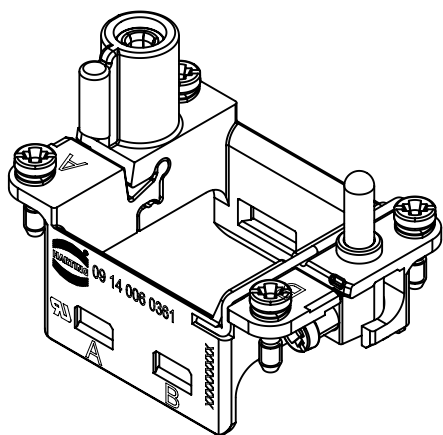

1 2 3 4 5 6

A

B

C

D

	All Dimensions in mm Original Size DIN A4		Scale 1:1	Free size tol.		Ref.		
						Sub.		
	All rights reserved		Created by HOLLERT	Inspected by HERBRECHTSME	Standardisation RUETERA	Date 2019-07-30	State Final Release	
	Department EL PD		Title Han hinged frame plus, for 2 modules A-B				Doc-Key / ECM-Nr. 100652387/UGD/001/D 500000138181	
HARTING Electric GmbH & Co. KG D-32339 Espelkamp			Type TB	Number 09 14 006 0361			Rev. D	Page 1/1