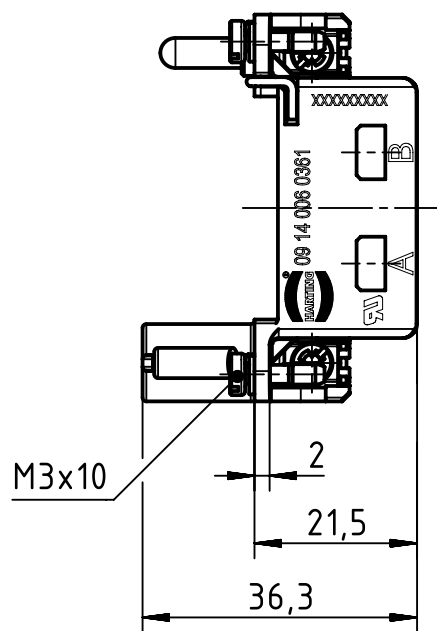

1 2 3 4 5 6

A

B

C

D

	All Dimensions in mm Original Size DIN A4		Scale 1:1	Free size tol.		Ref.		
						Sub.		
	All rights reserved		Created by HOLLERT	Inspected by HERBRECHTSME	Standardisation RUETERA	Date 2019-07-30	State Final Release	
	Department EL PD		Title Han hinged frame plus, for 2 modules A-B				Doc-Key / ECM-Nr. 100652387/UGD/001/D 500000138181	
HARTING Electric GmbH & Co. KG D-32339 Espelkamp			Type TB	Number 09 14 006 0361			Rev. D	Page 1/1