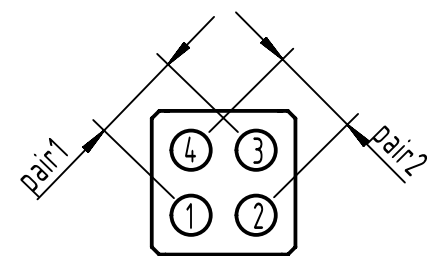

arrangement without cover

pin	10BASE-T 100BASE-TX	color
1	Tx+	white/orange
2	Rx+	white/green
3	Tx-	orange
4	Rx-	green

kind of delivery: piece parts

	All rights reserved Department EL PD	All Dimensions in mm Original Size DIN A4		Scale 2:1	Free size tol.	Ref.
		Created by SPRENB	Inspected by RIEPE	Standardisation	Date 2024-02-20	State Final Release
HARTING D-32339 Espelkamp		Title Han Megabit insert male			Doc-Key / ECM-Nr. 100217284 / UGD/002 / J 500000241851	
		Type TB	Number 09 14 008 3016		Rev. J	Page 1/1