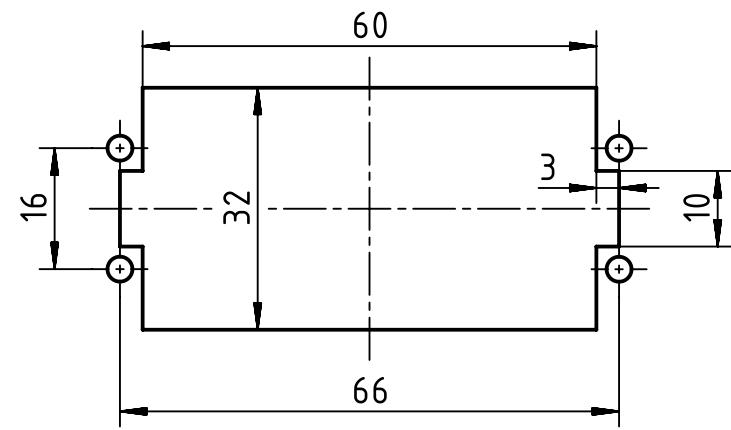

Panel cut out

	All Dimensions in mm Original Size DIN A4		Scale 1:1	Free size tol.		Ref.	
			Created by LONGL	Inspected by YUA	Standardisation RUETERA	Date 2019-01-25	State Final Release
All rights reserved Department EL PD		Title <b>Han 40DD M-c</b>				Doc-Key / ECM-Nr. 100758234/UGD/001/B 500000146251	
HARTING Electric GmbH & Co. KG D-32339 Espelkamp		Type TB	Number <b>09 16 040 3001</b>			Rev. <b>B</b>	Page 1/1