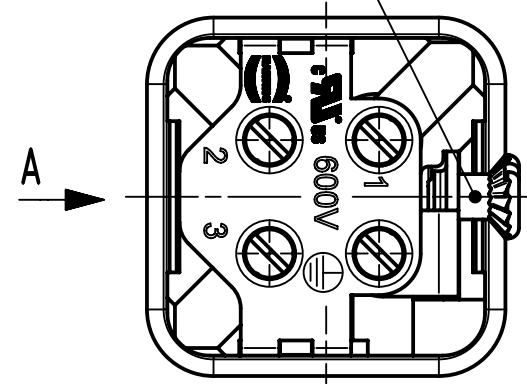

insert fixing screw
enclosed separately

A

	All Dimensions in mm Original Size DIN A4	Scale	Free size tol.		Ref.	
		2:1			Sub.	
	All rights reserved Department EL PD	Created by	Inspected by	Standardisation	Date	State
		404440	BALSAN		2023-12-12	Final Release
HARTING D-32339 Espelkamp		Title			Doc-Key / ECM-Nr.	
		Han 3A M Insert Screw			10014.1670/UGD/006/D 500000259562	
		Type	Number	Rev.		Page
		TB	09 20 003 2611	D		1/1