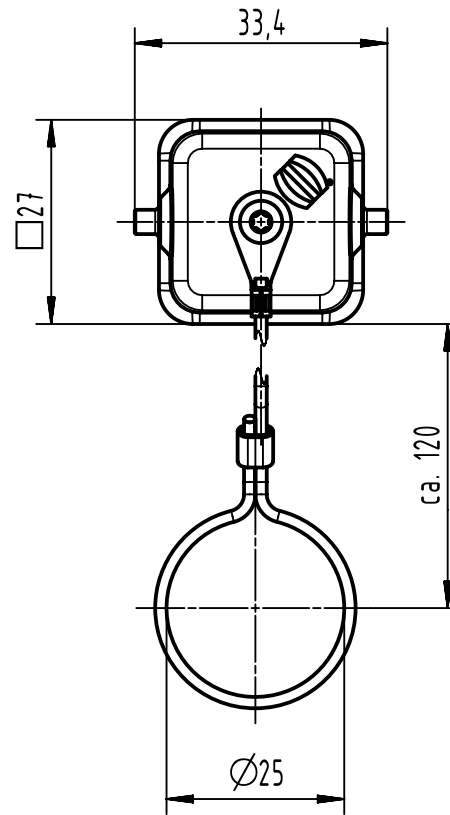

1 2 3 4 5 6

A

B

C

D

for hoods (cable to cable) with male insert

	All rights reserved Department EL PD	All Dimensions in mm Original Size DIN A4	Scale 1:1	Free size tol.	Ref. Sub. TB 09 20 003 5428 v. 22.03.93
		HARTING D-32339 Espelkamp	Created by HOLLERT	Inspected by GERB	Standardisation
		Title Han 3A-AK			Doc-Key / ECM-Nr. 100197441/UGD/004/C 500000228722
		Type TB	Number 09 20 003 5428		Rev. C
					Page 1/1