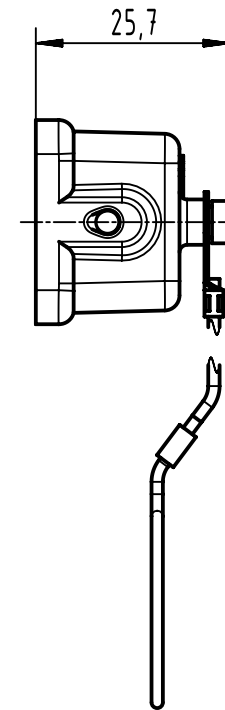

1 2 3 4 5 6

A

B

C

D

for hoods (cable to cable) with male insert

	All rights reserved Department EL PD	All Dimensions in mm Original Size DIN A4	Scale 1:1	Free size tol.	Ref. Sub. TB 09 20 003 5428 v. 22.03.93
		HARTING D-32339 Espelkamp	Created by HOLLERT	Inspected by GERB	Standardisation
		Title Han 3A-AK			Doc-Key / ECM-Nr. 100197441/UGD/004/C 500000228722
		Type TB	Number 09 20 003 5428		Rev. C
					Page 1/1