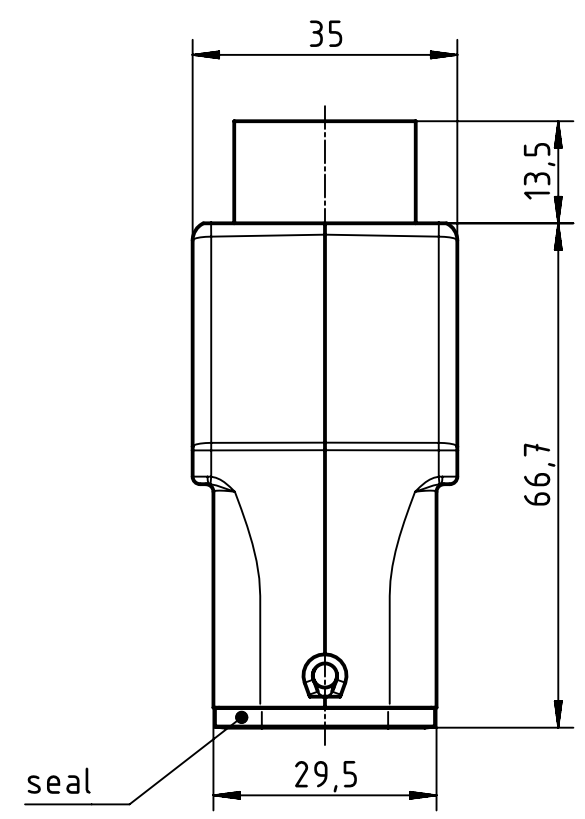

1 2 3 4 5 6

A

B

C

D

	All Dimensions in mm Original Size DIN A4		Scale 1:1	Free size tol.		Ref.
			Created by SPRENB	Inspected by GERB	Standardisation	Sub.
All rights reserved		Date 2021-07-16		State Final Release		
Department EL PD		Title Han 10A-HTE-HC-for SL-Pg16				Doc-Key / ECM-Nr. 100189384/UGD/004/E 500000191659
HARTING D-32339 Espelkamp		Type TB	Number 09 20 010 0440			Rev. E
						Page 1/1