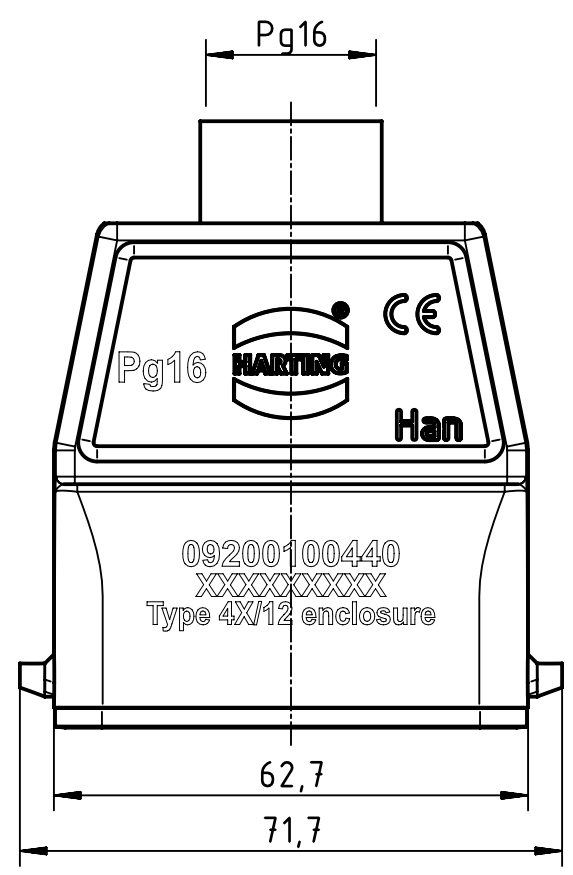

1 2 3 4 5 6

A

B

C

D

	All Dimensions in mm Original Size DIN A4		Scale 1:1	Free size tol.		Ref.
			Created by SPRENB	Inspected by GERB	Standardisation	Sub.
All rights reserved		Date 2021-07-16		State Final Release		
Department EL PD		Title Han 10A-HTE-HC-for SL-Pg16				Doc-Key / ECM-Nr. 100189384/UGD/004/E 500000191659
HARTING D-32339 Espelkamp		Type TB	Number 09 20 010 0440			Rev. E
						Page 1/1