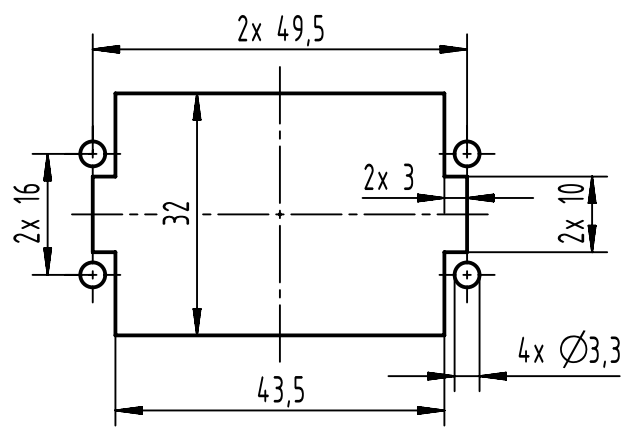

A

B

C

D

panel cut out

	All rights reserved Department EL PD	All Dimensions in mm Original Size DIN A4	Scale 1:1	Free size tol.		Ref.	
		HARTING D-32339 Espelkamp	Created by 404270	Inspected by 402602	Standardisation	Date 2024-02-08	State Final Release
Title Han 10A-BU-C						Doc-Key / ECM-Nr. 100087316/UGD/007/H 500000263447	
		Type TB	Number 09 20 010 3101			Rev. H	Page 1/1