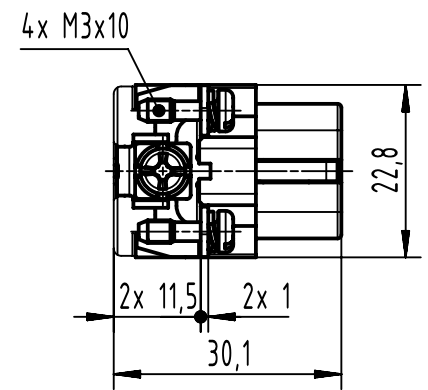

A

B

C

D

panel cut out

	All rights reserved Department EL PD	All Dimensions in mm Original Size DIN A4	Scale 1:1	Free size tol.		Ref.	
		HARTING D-32339 Espelkamp	Created by 404270	Inspected by 402602	Standardisation	Date 2024-02-08	State Final Release
Title Han 10A-BU-C						Doc-Key / ECM-Nr. 100087316/UGD/007/H 500000263447	
		Type TB	Number 09 20 010 3101			Rev. H	Page 1/1