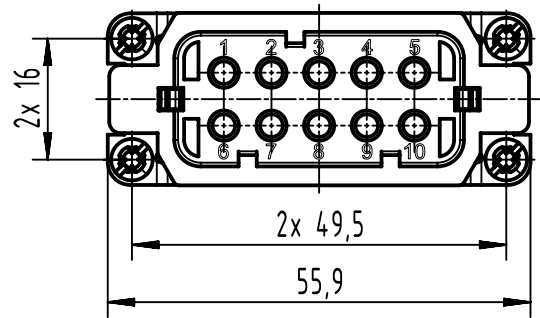

A

B

C

D

panel cut out

	All rights reserved Department EL PD	All Dimensions in mm Original Size DIN A4	Scale 1:1	Free size tol.		Ref.	
		HARTING D-32339 Espelkamp	Created by 404270	Inspected by 402602	Standardisation	Date 2024-02-08	State Final Release
Title Han 10A-BU-C						Doc-Key / ECM-Nr. 100087316/UGD/007/H 500000263447	
		Type TB	Number 09 20 010 3101			Rev. H	Page 1/1