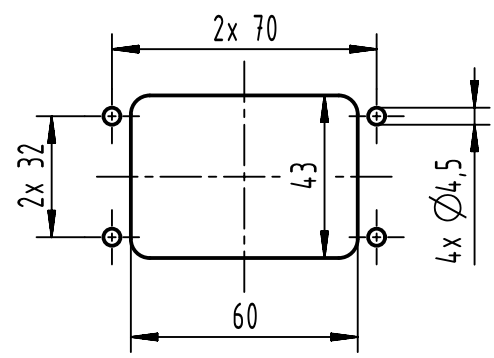

panel cut out (1:2)

	All rights reserved Department EL PD	 All Dimensions in mm Original Size DIN A4	Scale 1:1	Free size tol.	Ref. Sub.
		Created by SHENGJ	Inspected by WANGSTE	Standardisation ROEBEN	Date 2024-01-09
HARTING D-32339 Espelkamp		Title Han 6B-HBM-Rear Fit-SL-w/o frame			Doc-Key / ECM-Nr. 100831958/UGD/001/D 500000261244
		Type TB	Number 09 30 006 0392		Rev. D Page 1/1