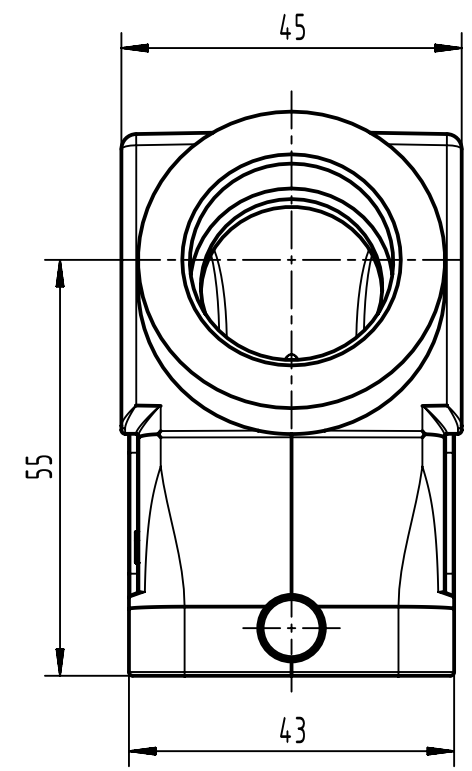

1 2 3 4 5 6

A  
B  
C  
D

	All Dimensions in mm Original Size DIN A4		Scale 1:1	Free size tol.		Ref.	
						Sub.	
	All rights reserved		Created by MEYERLE	Inspected by GERB	Standardisation	Date 2021-10-18	State Final Release
	Department EL PD		Title Han B Hood Side Entry HC 2 Reels PG 21			Doc-Key / ECM-Nr. 100230028/UGD/002/E 500000204.081	
HARTING D-32339 Espelkamp			Type TB	Number 09 30 010 0542		Rev. E	Page 1/1