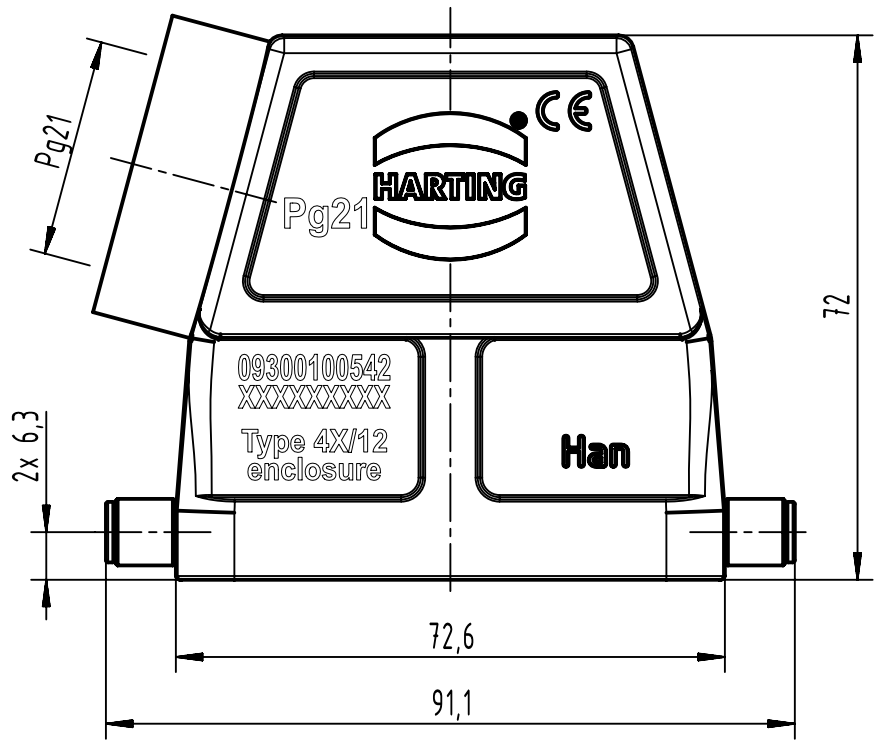

1 2 3 4 5 6

A  
B  
C  
D

	All Dimensions in mm Original Size DIN A4		Scale 1:1	Free size tol.		Ref.	
						Sub.	
	All rights reserved		Created by MEYERLE	Inspected by GERB	Standardisation	Date 2021-10-18	State Final Release
	Department EL PD		Title Han B Hood Side Entry HC 2 Reels PG 21			Doc-Key / ECM-Nr. 100230028/UGD/002/E 500000204.081	
HARTING D-32339 Espelkamp			Type TB	Number 09 30 010 0542		Rev. E	Page 1/1