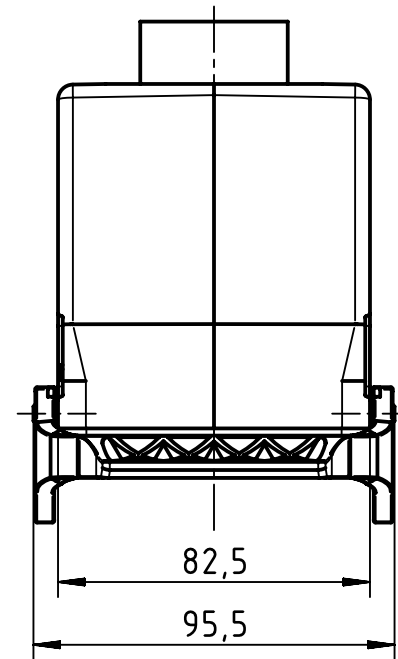

1 2 3 4 5 6

A

B

C

D

	All Dimensions in mm Original Size DIN A4		Scale 1:2	Free size tol.		Ref.	
						Sub.	
	All rights reserved		Created by 105230	Inspected by GERB	Standardisation	Date 2023-11-30	State Final Release
	Department EL PD		Title Han B Hood Coupler HC 2 Levers PG 29				Doc-Key / ECM-Nr. 100186089/UGD/004/E 500000258564
HARTING D-32339 Espelkamp		Type TB	Number 09 30 032 0731			Rev. E	Page 1/1