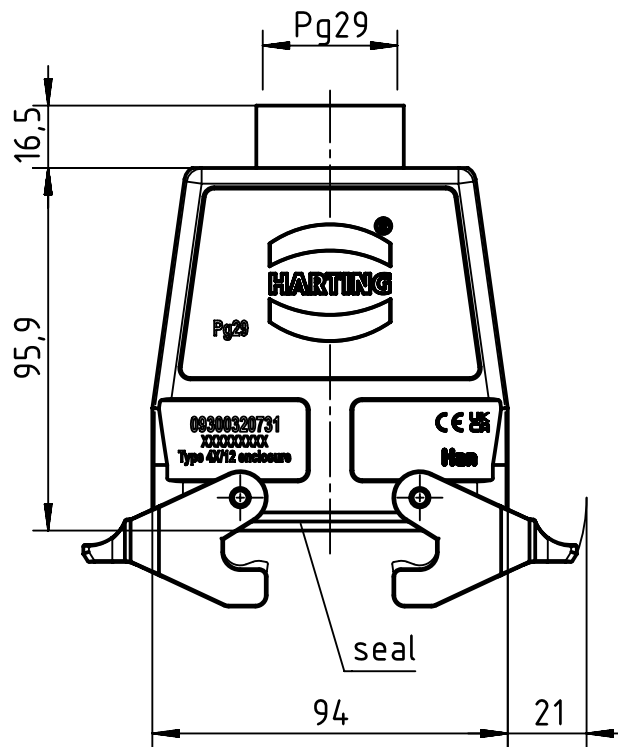

1 2 3 4 5 6

A

B

C

D

	All Dimensions in mm Original Size DIN A4		Scale 1:2	Free size tol.		Ref.	
						Sub.	
	All rights reserved		Created by 105230	Inspected by GERB	Standardisation	Date 2023-11-30	State Final Release
	Department EL PD		Title Han B Hood Coupler HC 2 Levers PG 29				Doc-Key / ECM-Nr. 100186089/UGD/004/E 500000258564
HARTING D-32339 Espelkamp		Type TB	Number 09 30 032 0731			Rev. E	Page 1/1