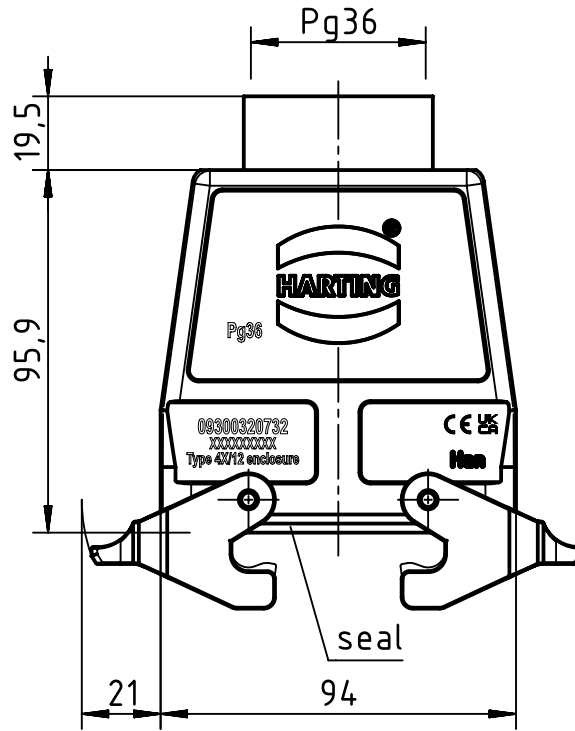

1 2 3 4 5 6

A

B

C

D

	All Dimensions in mm Original Size DIN A4		Scale 1:2	Free size tol.		Ref.	
						Sub.	
	All rights reserved		Created by 105230	Inspected by GERB	Standardisation	Date 2023-11-30	State Final Release
	Department EL PD		Title Han B Hood Coupler HC 2 Levers PG 36				Doc-Key / ECM-Nr. 100186079/UGD/004/E 500000258564
HARTING D-32339 Espelkamp		Type TB	Number 09 30 032 0732			Rev. E	Page 1/1