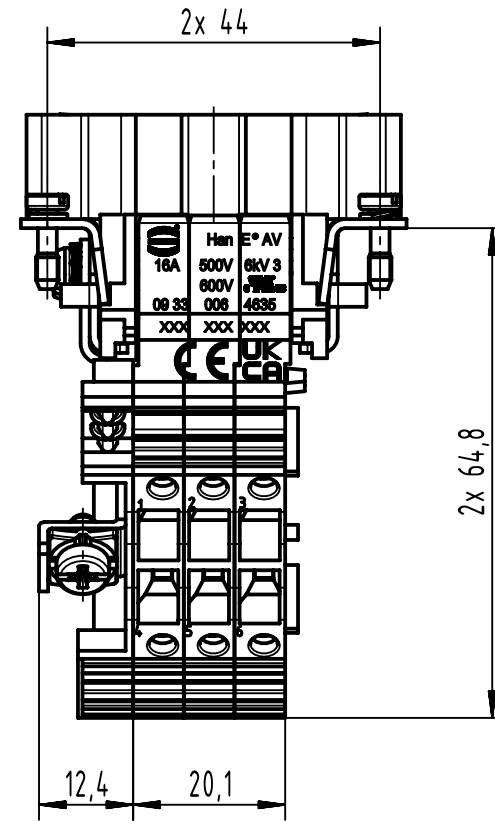

1 2 3 4 5 6

A

B

C

D

1 Slots for designation strips (max. 6 digits)

	All Dimensions in mm Original Size DIN A4	Scale	Free size tol.		Ref.	
		1:1			Sub.	
	All rights reserved Department EL PD	Created by	Inspected by	Standardisation	Date	State
		LUPU	402602		2022-11-25	Final Release
HARTING D-32339 Espelkamp		Title			Doc-Key / ECM-Nr.	
		Han E AV 06 Pos. M Insert Term Block Rig			100204862/UGD/005/E 500000231226	
		Type	Number	Rev.	Page	
		TB	09 33 006 4635	E	1/1	