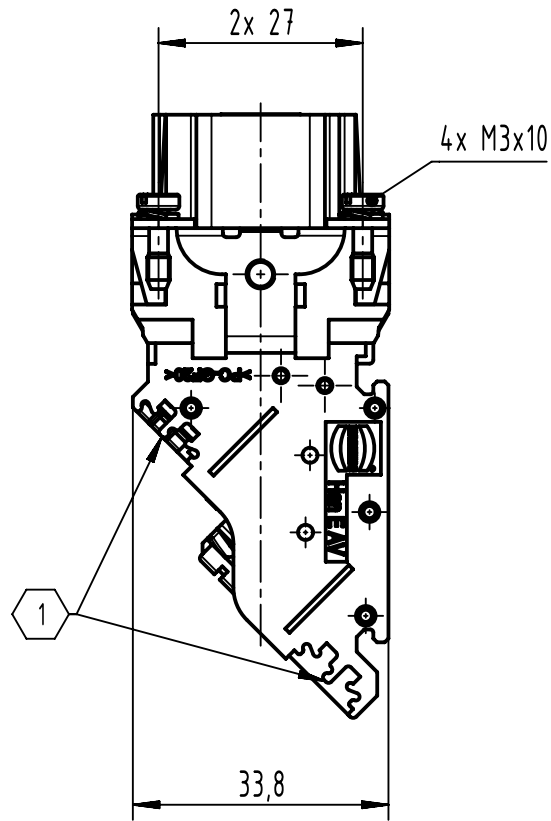

1 2 3 4 5 6

A

B

C

D

1 Slots for designation strips (max. 6 digits)

	All Dimensions in mm Original Size DIN A4	Scale	Free size tol.		Ref.	
		1:1			Sub.	
	All rights reserved Department EL PD	Created by	Inspected by	Standardisation	Date	State
		LUPU	402602		2022-11-25	Final Release
HARTING D-32339 Espelkamp		Title			Doc-Key / ECM-Nr.	
		Han E AV 06 Pos. M Insert Term Block Rig			100204862/UGD/005/E 500000231226	
		Type	Number	Rev.	Page	
		TB	09 33 006 4635	E	1/1	