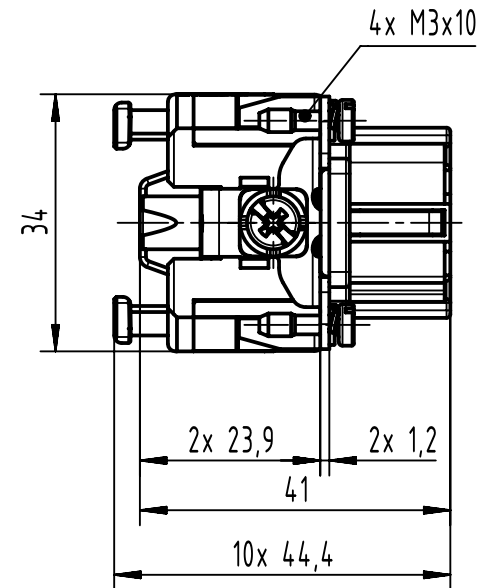

A

B

C

D

	All Dimensions in mm Original Size DIN A4		Scale 1:1	Free size tol.		Ref.	
			Created by HELLMANN	Inspected by SCHNIEDER	Standardisation	Sub.	
All rights reserved		Date 2024-02-21		State Final Release			
Department EL PD		Title Han 10ES Press-F				Doc-Key / ECM-Nr. 100616696/UGD/002/G 500000262513	
HARTING D-32339 Espelkamp		Type TB	Number 09 33 010 2748			Rev. G	Page 1/1