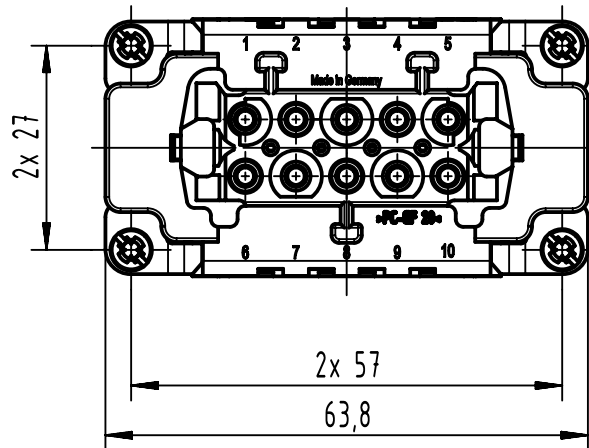

A

B

C

D

	All Dimensions in mm Original Size DIN A4		Scale 1:1	Free size tol.		Ref.	
			Created by HELLMANN	Inspected by SCHNIEDER	Standardisation	Sub.	
All rights reserved		Date 2024-02-21		State Final Release			
Department EL PD		Title Han 10ES Press-F				Doc-Key / ECM-Nr. 100616696/UGD/002/G 500000262513	
HARTING D-32339 Espelkamp		Type TB	Number 09 33 010 2748			Rev. G	Page 1/1