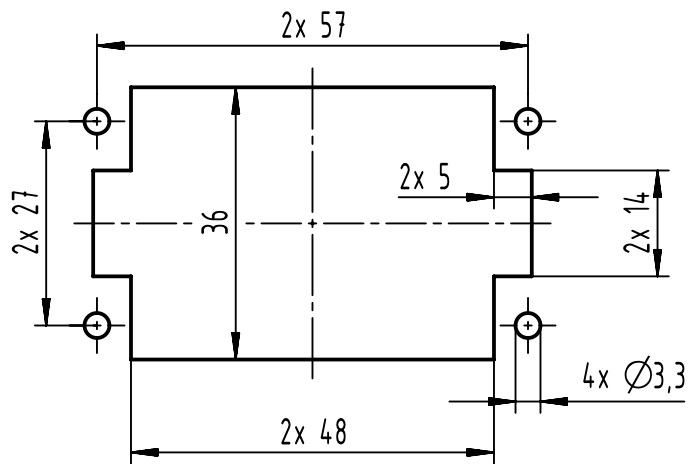

A

B

C

D

	All Dimensions in mm Original Size DIN A4		Scale 1:1	Free size tol.		Ref.	
			Created by HELLMANN	Inspected by SCHNIEDER	Standardisation	Sub.	
All rights reserved		Date 2024-02-21		State Final Release			
Department EL PD		Title Han 10ES Press-F				Doc-Key / ECM-Nr. 100616696/UGD/002/G 500000262513	
HARTING D-32339 Espelkamp		Type TB	Number 09 33 010 2748			Rev. G	Page 1/1