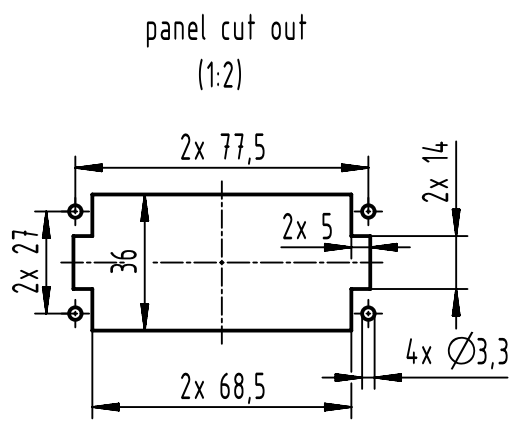

A

B

C

D

	All rights reserved Department EL PD	All Dimensions in mm Original Size DIN A4		Scale 1:1	Free size tol.	Ref.
		Created by 402918	Inspected by 402602	Standardisation	Date 2021-11-09	State Final Release
HARTING D-32339 Espelkamp		Title Han High Temp 16E-c Male			Doc-Key / ECM-Nr. 100627435/UGD/001/B 500000204755	
		Type TB	Number 09 33 816 2604		Rev. B	Page 1/1