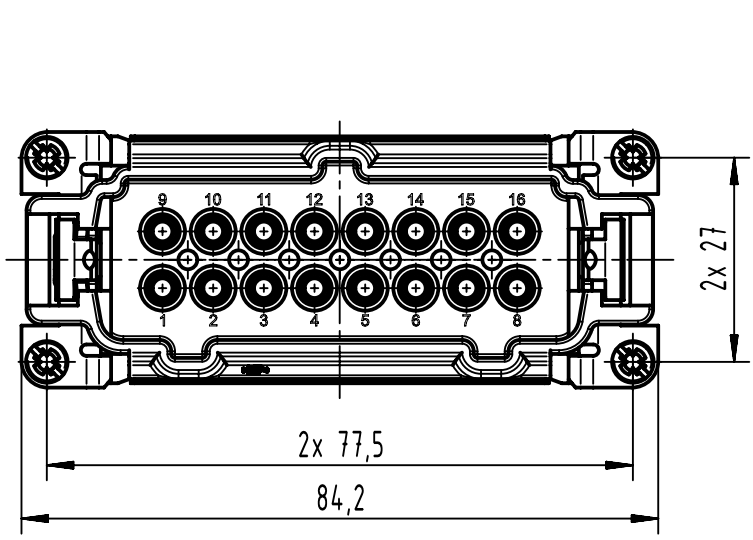

A

B

C

D

	All rights reserved Department EL PD	All Dimensions in mm Original Size DIN A4		Scale 1:1	Free size tol.	Ref.
		Created by 402918	Inspected by 402602	Standardisation	Date 2021-11-09	State Final Release
HARTING D-32339 Espelkamp		Title Han High Temp 16E-c Male			Doc-Key / ECM-Nr. 100627435/UGD/001/B 500000204755	
		Type TB	Number 09 33 816 2604		Rev. B	Page 1/1