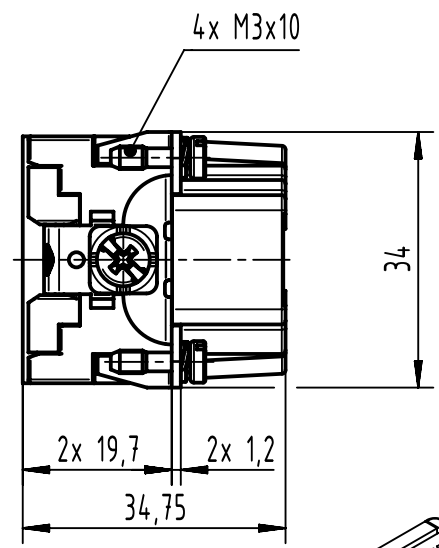

A

B

C

D

	All rights reserved Department EL PD	All Dimensions in mm Original Size DIN A4		Scale 1:1	Free size tol.	Ref.
		Created by 402918	Inspected by 402602	Standardisation	Date 2021-11-09	State Final Release
HARTING D-32339 Espelkamp		Title Han High Temp 16E-c Male			Doc-Key / ECM-Nr. 100627435/UGD/001/B 500000204755	
		Type TB	Number 09 33 816 2604		Rev. B	Page 1/1