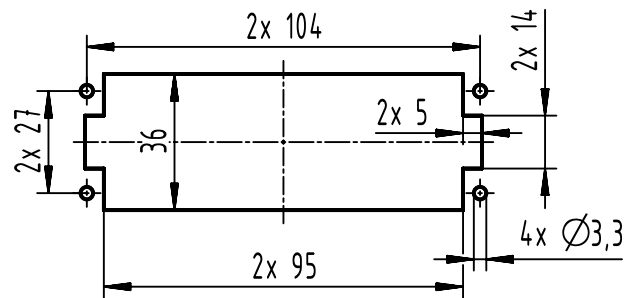

1 2 3 4 5 6

A

B

C

D

panel cut out  
(1:2)

	All Dimensions in mm Original Size DIN A4		Scale 1:1	Free size tol.		Ref.	
			Created by 402918	Inspected by 402602	Standardisation	Sub.	
		All rights reserved Department EL PD	Date 2021-11-09		State Final Release		
		Title Han High Temp 24E-s Female				Doc-Key / ECM-Nr. 100620403/UGD/001/B 500000204755	
		Type TB		Number 09 33 824 2703		Rev. B	
		D-32339 Espelkamp				Page 1/1	