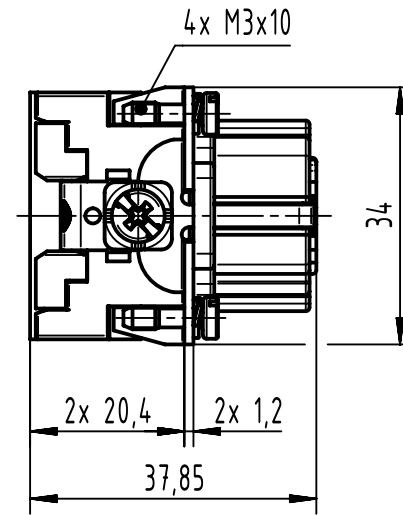

1 2 3 4 5 6

A

B

C

D

panel cut out  
(1:2)

	All Dimensions in mm Original Size DIN A4		Scale 1:1	Free size tol.		Ref.	
			Created by 402918	Inspected by 402602	Standardisation	Sub.	
		All rights reserved Department EL PD	Date 2021-11-09		State Final Release		
		Title Han High Temp 24E-s Female				Doc-Key / ECM-Nr. 100620403/UGD/001/B 500000204755	
		Type TB		Number 09 33 824 2703		Rev. B	
		D-32339 Espelkamp				Page 1/1	