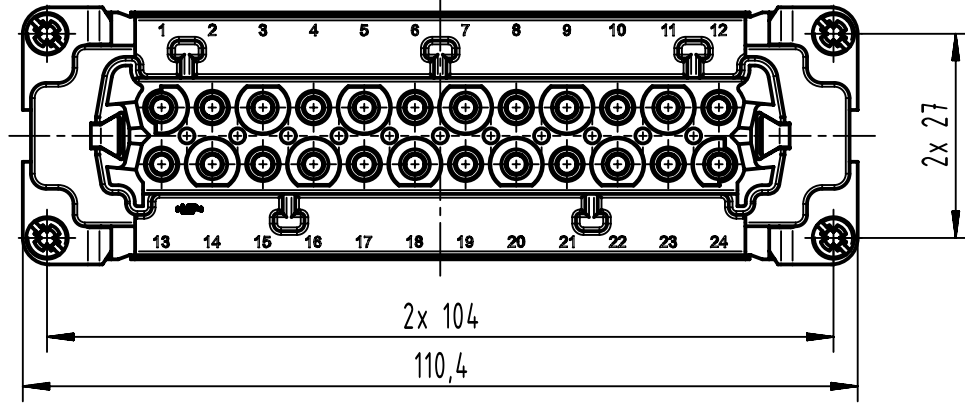

1 2 3 4 5 6

A

B

C

D

panel cut out  
(1:2)

	All Dimensions in mm Original Size DIN A4		Scale 1:1	Free size tol.		Ref.	
			Created by 402918	Inspected by 402602	Standardisation	Sub.	
		All rights reserved Department EL PD	Date 2021-11-09		State Final Release		
		Title Han High Temp 24E-s Female				Doc-Key / ECM-Nr. 100620403/UGD/001/B 500000204755	
		Type TB		Number 09 33 824 2703		Rev. B	
		D-32339 Espelkamp				Page 1/1	