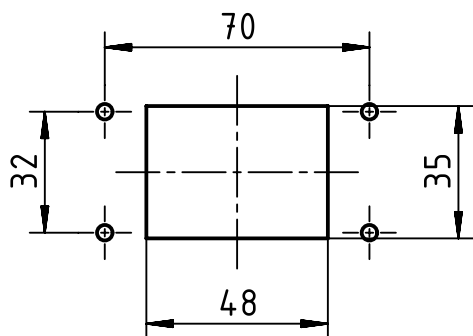

panel cut out (1:2)

	All rights reserved Department EL PD HARTING Electric GmbH & Co. KG D-32339 Espelkamp	All Dimensions in mm Original Size DIN A4		Scale 1:1	Free size tol.	Ref. Sub.
		Created by ZENGQ	Inspected by LUOK	Standardisation TIEMANNA	Date 2018-11-15	State Final Release
Title Han 6B Ex-HBM 1 Lever						Rev. C
Type TB				Number 09 36 006 1301		Page 1/1