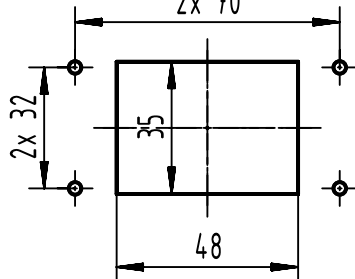

panel cut out

(1:2)

2x 70

	All rights reserved Department EL PD	All Dimensions in mm Original Size DIN A4		Scale 1:1	Free size tol.	Ref. Sub.
		Created by HELLMANN	Inspected by GERB	Standardisation	Date 2023-12-13	State Final Release
HARTING D-32339 Espelkamp		Title Han M Base Panel 1 Lever			Doc-Key / ECM-Nr. 100179290/UGD/004/D 500000252261	
		Type TB	Number 09 37 006 0301		Rev. D	Page 1/1