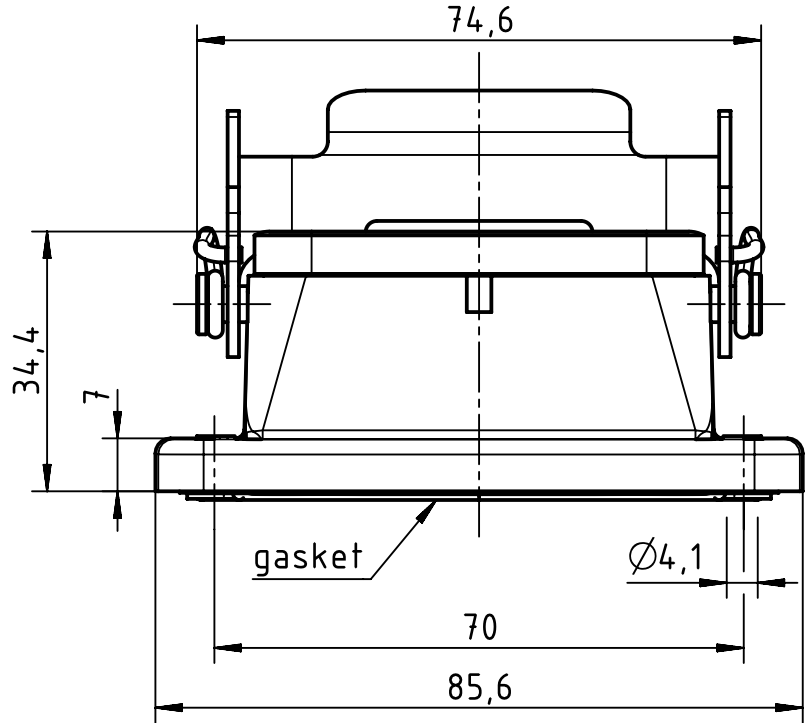

1 2 3 4 5 6

A
B
C
D

panel cut out (1:2)

	All rights reserved		Scale 1:1		Free size tol.		Ref.		
	Department EL PD		Created by WENE	Inspected by LUOK	Standardisation RUETERA	Date 2020-07-13	State Final Release		
HARTING Electric GmbH & Co. KG D-32339 Espelkamp			Title Han 6M HBM Rear-Fit SL				Doc-Key / ECM-Nr. 100818514/UGD/002/B 500000176243		
			Type TB	Number 09 37 006 0391			Rev. B	Page 1/1	