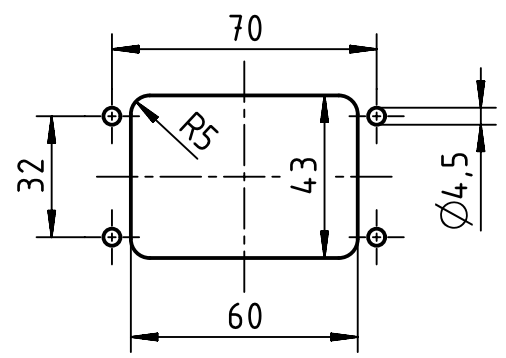

1 2 3 4 5 6

A
B
C
D

panel cut out (1:2)

	All rights reserved		Scale 1:1		Free size tol.		Ref.		
	Department EL PD		Created by WENE	Inspected by LUOK	Standardisation RUETERA	Date 2020-07-13	State Final Release		
HARTING Electric GmbH & Co. KG D-32339 Espelkamp			Title Han 6M HBM Rear-Fit SL				Doc-Key / ECM-Nr. 100818514/UGD/002/B 500000176243		
			Type TB	Number 09 37 006 0391			Rev. B	Page 1/1	