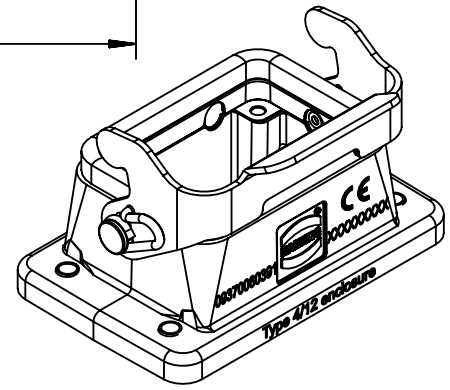

1 2 3 4 5 6

A
B
C
D

panel cut out (1:2)

	All rights reserved		Scale 1:1		Free size tol.		Ref.		
	Department EL PD		Created by WENE	Inspected by LUOK	Standardisation RUETERA	Date 2020-07-13	State Final Release		
HARTING Electric GmbH & Co. KG D-32339 Espelkamp			Title Han 6M HBM Rear-Fit SL				Doc-Key / ECM-Nr. 100818514/UGD/002/B 500000176243		
			Type TB	Number 09 37 006 0391			Rev. B	Page 1/1	