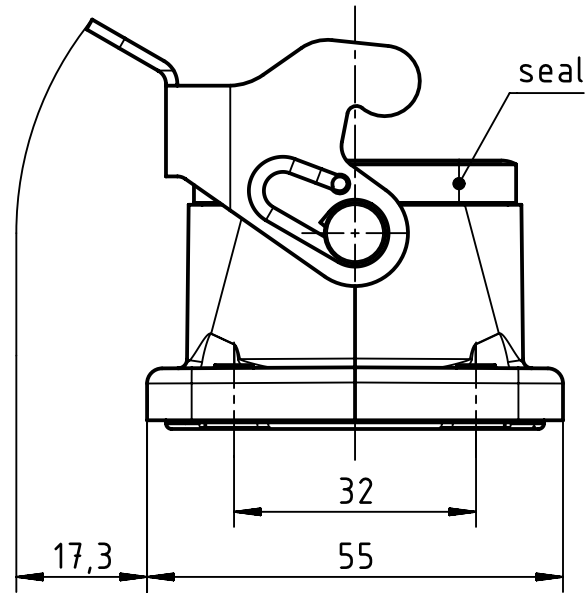

1 2 3 4 5 6

A
B
C
D

panel cut out (1:2)

	All rights reserved		Scale 1:1		Free size tol.		Ref.		
	Department EL PD		Created by WENE	Inspected by LUOK	Standardisation RUETERA	Date 2020-07-13	State Final Release		
HARTING Electric GmbH & Co. KG D-32339 Espelkamp			Title Han 6M HBM Rear-Fit SL				Doc-Key / ECM-Nr. 100818514/UGD/002/B 500000176243		
			Type TB	Number 09 37 006 0391			Rev. B	Page 1/1	