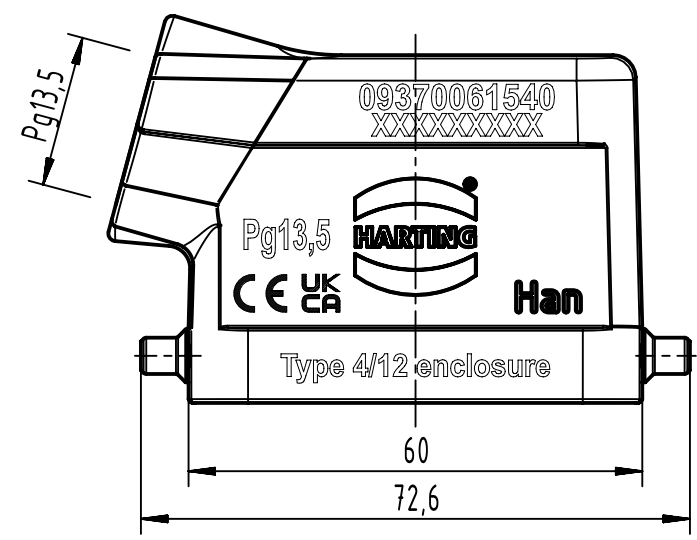

A

B

C

D

	All Dimensions in mm Original Size DIN A4		Scale 1:1	Free size tol.		Ref.		
						Sub.		
	All rights reserved		Created by HELLMANN	Inspected by GERB	Standardisation	Date 2023-12-13	State Final Release	
	Department EL PD		Title Han M Hood Side Entry LC 2 Pegs PG 13.5				Doc-Key / ECM-Nr. 100178826/UGD/004/F 500000256417	
HARTING D-32339 Espelkamp			Type TB	Number 09 37 006 1540			Rev. F	Page 1/1