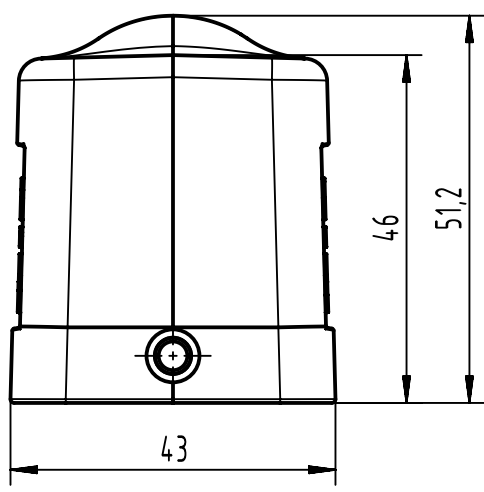

A

B

C

D

	All Dimensions in mm Original Size DIN A4		Scale 1:1	Free size tol.		Ref.		
						Sub.		
	All rights reserved		Created by HELLMANN	Inspected by GERB	Standardisation	Date 2023-12-13	State Final Release	
	Department EL PD		Title Han M Hood Side Entry LC 2 Pegs PG 13.5				Doc-Key / ECM-Nr. 100178826/UGD/004/F 500000256417	
HARTING D-32339 Espelkamp			Type TB	Number 09 37 006 1540			Rev. F	Page 1/1