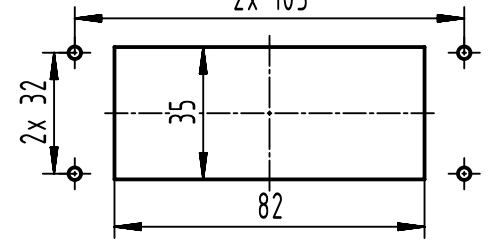

XXXXXXXXXX
 09370160301
 Type 4/12 enclosure

CE UK
 CB

(1:2) panel cut out
 2x 103

	All rights reserved Department EL PD	All Dimensions in mm Original Size DIN A4		Scale 1:1	Free size tol.	Ref. Sub.
		HARTING D-32339 Espelkamp	Created by HELLMANN	Inspected by GERB	Standardisation	Date 2023-12-14
Title Han M Base Panel 2 Levers					Doc-Key / ECM-Nr. 100179123/UGD/005/D 500000258066	
Type TB			Number 09 37 016 0301		Rev. D	Page 1/1