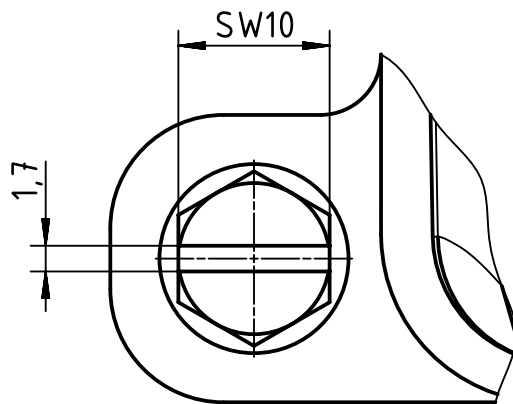

A (2:1)

 All Dimensions in mm Original Size DIN A4		Scale 1:2	Free size tol.		Ref.
 All rights reserved Department EL PD		Created by SPRENB	Inspected by GERB	Standardisation	Date 2021-08-10
HARTING D-32339 Espelkamp		Title Han 10HPR-HTE-Pg16-Toggle lock			State Final Release
		Type TB	Number 09 40 010 0401		Doc-Key / ECM-Nr. 100208114/UGD/002/D 500000196731 Rev. D Page 1/1