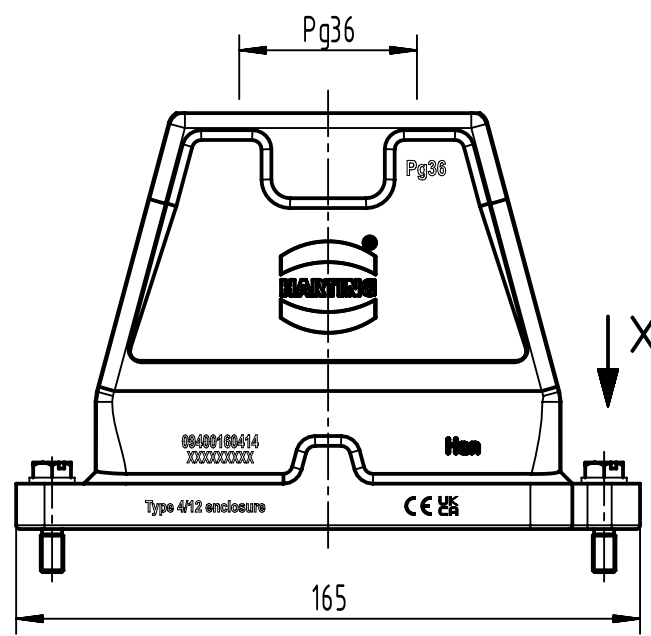

1 2 3 4 5 6

A

B

C

D

	All Dimensions in mm Original Size DIN A4		Scale 1:2	Free size tol.		Ref.
						Sub.
	All rights reserved		Created by HELLMANN	Inspected by 3236	Standardisation	Date 2023-10-24
	Department EL PD		Title Han 16HPR-HTE-Pg 36 Screw lock			State Final Release
HARTING D-32339 Espelkamp			Type TB	Number 09 40 016 0414		Doc-Key / ECM-Nr. 100170350/UGD/004/D 500000255210
					Rev. D	Page 1/1