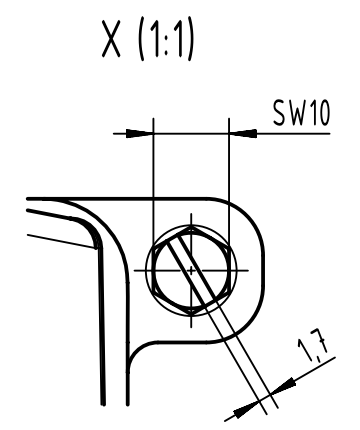

1 2 3 4 5 6

A

B

C

D

	All Dimensions in mm Original Size DIN A4		Scale 1:2	Free size tol.		Ref.
						Sub.
	All rights reserved		Created by HELLMANN	Inspected by 3236	Standardisation	Date 2023-10-24
	Department EL PD		Title Han 16HPR-HTE-Pg 36 Screw lock			State Final Release
HARTING D-32339 Espelkamp			Type TB	Number 09 40 016 0414		Doc-Key / ECM-Nr. 100170350/UGD/004/D 500000255210
					Rev. D	Page 1/1