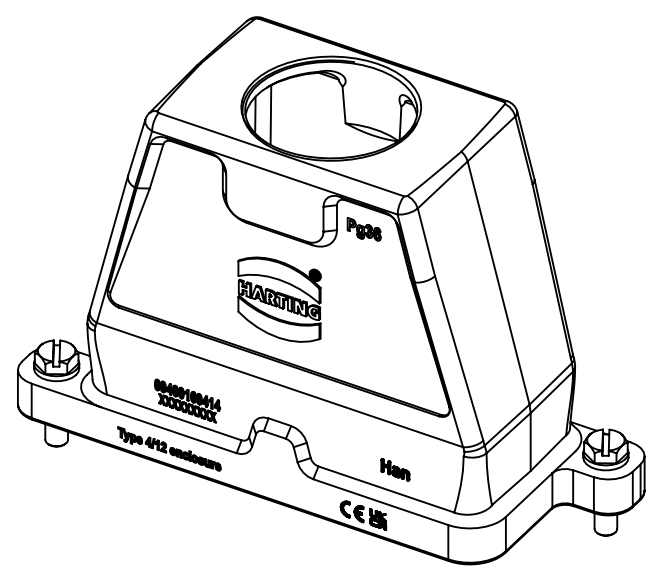

1 2 3 4 5 6

A

B

C

D

	All Dimensions in mm Original Size DIN A4		Scale 1:2	Free size tol.		Ref.
						Sub.
	All rights reserved		Created by HELLMANN	Inspected by 3236	Standardisation	Date 2023-10-24
	Department EL PD		Title Han 16HPR-HTE-Pg 36 Screw lock			State Final Release
HARTING D-32339 Espelkamp			Type TB	Number 09 40 016 0414		Doc-Key / ECM-Nr. 100170350/UGD/004/D 500000255210
					Rev. D	Page 1/1