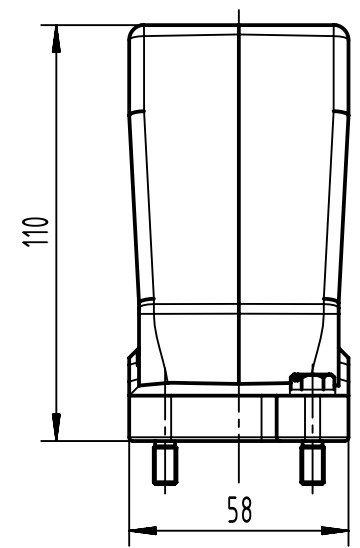

1 2 3 4 5 6

A

B

C

D

	All Dimensions in mm Original Size DIN A4		Scale 1:2	Free size tol.		Ref.
						Sub.
	All rights reserved		Created by HELLMANN	Inspected by 3236	Standardisation	Date 2023-10-24
	Department EL PD		Title Han 16HPR-HTE-Pg 36 Screw lock			State Final Release
HARTING D-32339 Espelkamp			Type TB	Number 09 40 016 0414		Doc-Key / ECM-Nr. 100170350/UGD/004/D 500000255210
					Rev. D	Page 1/1