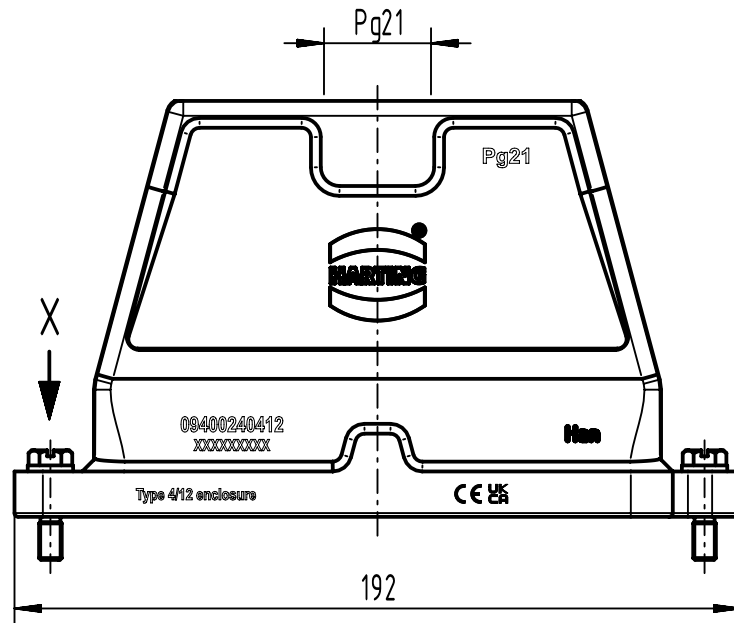

X (2:1)

	All Dimensions in mm Original Size DIN A4		Scale 1:2	Free size tol.		Ref.
			Created by 408997	Inspected by 3236	Standardisation	Sub.
All rights reserved Department EL PD		Title Han 24 HPR Hood Top Entry PG 21 Screw Lo		Date 2023-11-09	State Final Release	
HARTING D-32339 Espelkamp		Type TB Number 09 40 024 0412		Doc-Key / ECM-Nr. 100201957/UGD/004/D 500000256272		Rev. D Page 1/1