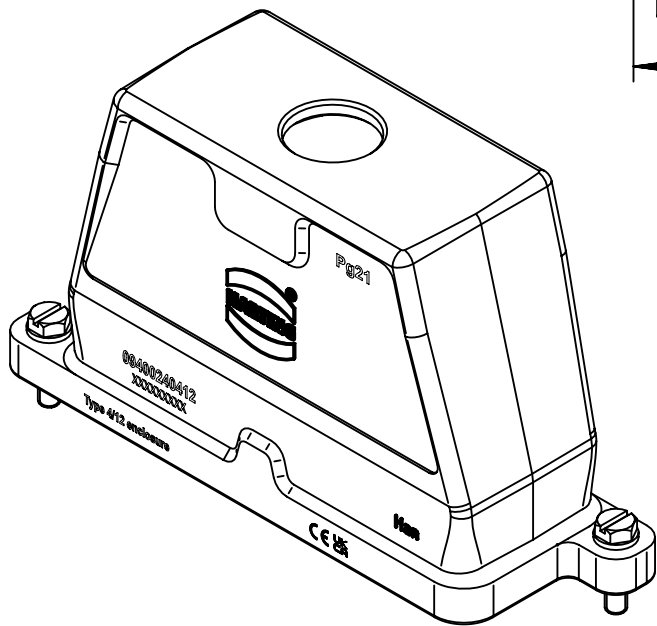

X (2:1)

	All Dimensions in mm Original Size DIN A4		Scale 1:2	Free size tol.		Ref.
			Created by 408997	Inspected by 3236	Standardisation	Sub.
All rights reserved Department EL PD		Title Han 24 HPR Hood Top Entry PG 21 Screw Lo		Date 2023-11-09	State Final Release	
HARTING D-32339 Espelkamp		Type TB Number 09 40 024 0412		Doc-Key / ECM-Nr. 100201957/UGD/004/D 500000256272		Rev. D Page 1/1