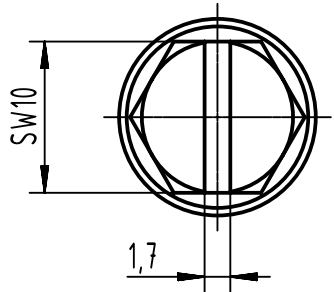

X (2:1)

	All Dimensions in mm Original Size DIN A4		Scale 1:2	Free size tol.		Ref.
			Created by 408997	Inspected by 3236	Standardisation	Sub.
All rights reserved Department EL PD		Title Han 24 HPR Hood Top Entry PG 21 Screw Lo		Date 2023-11-09	State Final Release	
HARTING D-32339 Espelkamp		Type TB Number 09 40 024 0412		Doc-Key / ECM-Nr. 100201957/UGD/004/D 500000256272		Rev. D Page 1/1