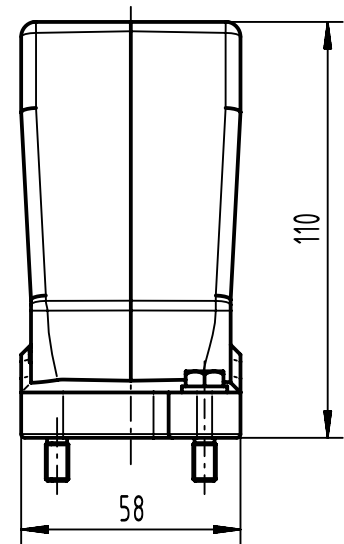

X (2:1)

	All Dimensions in mm Original Size DIN A4		Scale 1:2	Free size tol.		Ref.
			Created by 408997	Inspected by 3236	Standardisation	Sub.
All rights reserved Department EL PD		Title Han 24 HPR Hood Top Entry PG 21 Screw Lo		Date 2023-11-09	State Final Release	
HARTING D-32339 Espelkamp		Type TB Number 09 40 024 0412		Doc-Key / ECM-Nr. 100201957/UGD/004/D 500000256272		Rev. D Page 1/1