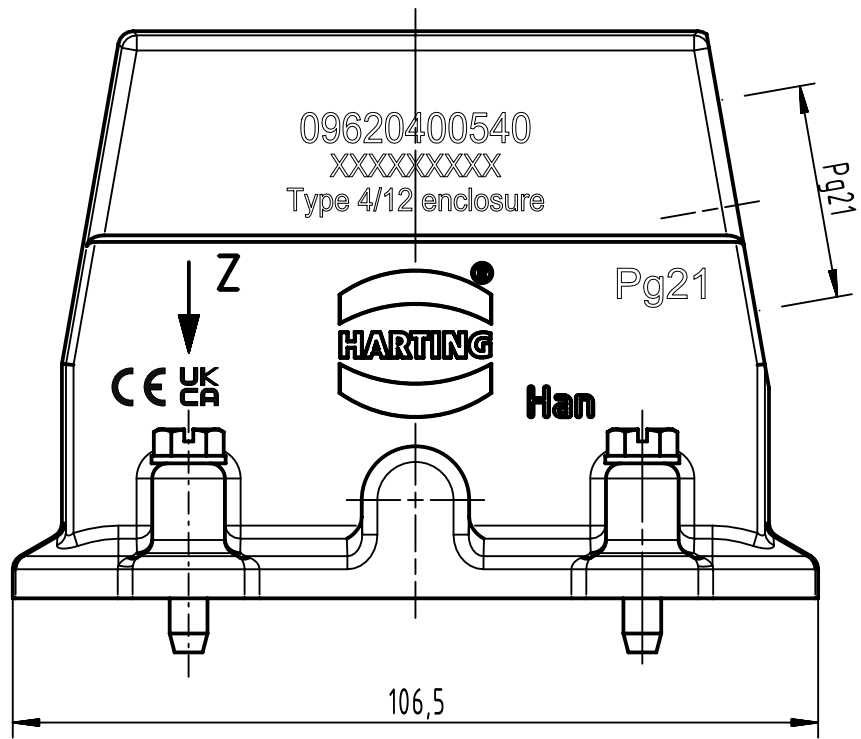

1 2 3 4 5 6

A
B
C
D

Z (2:1)

	All rights reserved		Scale 1:1		Free size tol.		Ref.		
	Department EL PD		Created by HELLMANN	Inspected by GERB	Standardisation	Date 2023-05-26	State Final Release		
HARTING			Title Han EMC 40 Hood Side Entry PG 21				Doc-Key / ECM-Nr. 100200135/UGD/002/C 500000244804		
D-32339 Espelkamp			Type TB	Number 09 62 040 0540			Rev. C	Page 1/1	