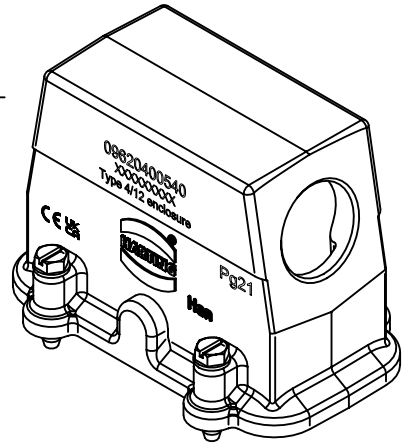

1 2 3 4 5 6

A
B
C
D

Z (2:1)

	All rights reserved		Scale 1:1		Free size tol.		Ref.		
	Department EL PD		Created by HELLMANN	Inspected by GERB	Standardisation	Date 2023-05-26	State Final Release		
HARTING			Title Han EMC 40 Hood Side Entry PG 21				Doc-Key / ECM-Nr. 100200135/UGD/002/C 500000244804		
D-32339 Espelkamp			Type TB	Number 09 62 040 0540			Rev. C	Page 1/1	