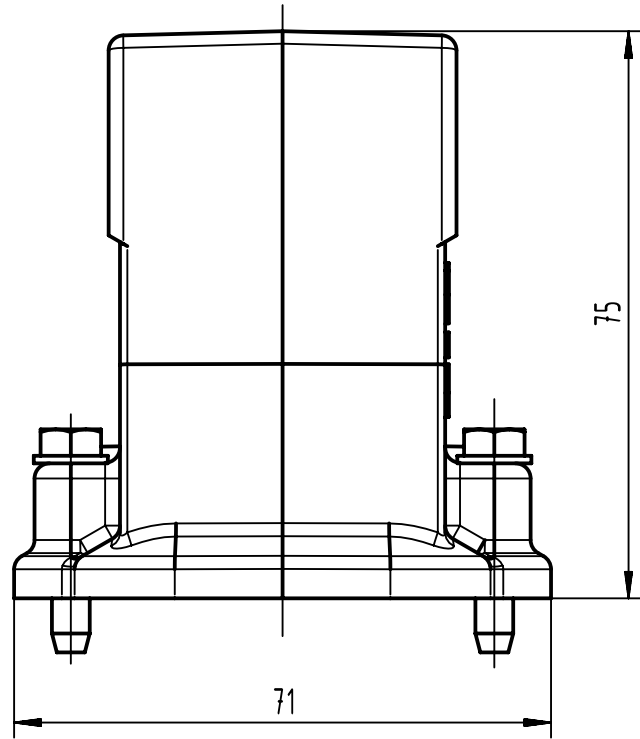

1 2 3 4 5 6

A
B
C
D

Z (2:1)

	All rights reserved		Scale 1:1		Free size tol.		Ref.		
	Department EL PD		Created by HELLMANN	Inspected by GERB	Standardisation	Date 2023-05-26	State Final Release		
HARTING			Title Han EMC 40 Hood Side Entry PG 21				Doc-Key / ECM-Nr. 100200135/UGD/002/C 500000244804		
D-32339 Espelkamp			Type TB	Number 09 62 040 0540			Rev. C	Page 1/1	