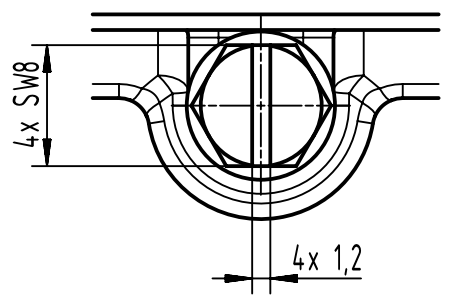

09620640441  
XXXXXXXX  
Type 4/12 enclosure

CE UK CA

HARTING

Han

133

71

84.2

A (2:1)

	All rights reserved Department EL PD	All Dimensions in mm Original Size DIN A4		Scale 1:1	Free size tol.	Ref. Sub.
		HARTING D-32339 Espelkamp	Created by HELLMANN	Inspected by GERB	Standardisation	Date 2022-12-01
Title Han EMC 64 Hood Top Entry PG 29					Doc-Key / ECM-Nr. 100203257/UGD/002/C 500000230288	
Type TB			Number 09 62 064 0441		Rev. C	Page 1/1