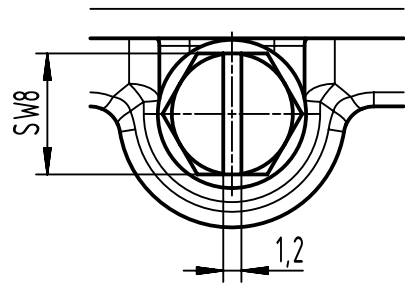

X (2:1)

	All rights reserved Department EL PD	All Dimensions in mm Original Size DIN A4		Scale 1:1	Free size tol.	Ref. Sub.
		HARTING D-32339 Espelkamp	Created by HELLMANN	Inspected by GERB	Standardisation	Date 2022-12-01
Title Han EMC 64 Hood Side Entry PG 21						Doc-Key / ECM-Nr. 100203485/UGD/002/A 500000230288
Type TB				Number 09 62 064 0540		Rev. A
						Page 1/1