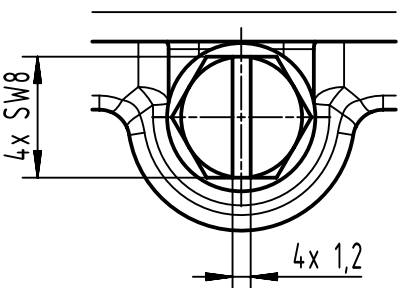

A (2:1)

	All rights reserved Department EL PD	All Dimensions in mm Original Size DIN A4		Scale 1:1	Free size tol.	Ref. Sub.
		HARTING D-32339 Espelkamp	Created by HELLMANN	Inspected by GERB	Standardisation	Date 2022-12-01
Title Han EMC Hood Side Entry PG 29					Doc-Key / ECM-Nr. 100203477/UGD/002/C 500000230288	
			Type TB	Number 09 62 064 0541	Rev. C	Page 1/1