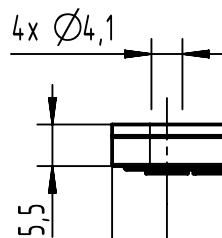

A

B

C

D

panel cut out (1:3)

All Dimensions in mm
Original Size DIN A4Scale
1:1

Free size tol.

Ref.

Sub.

All rights reserved

Created by
SHENGJInspected by
WANGSTEStandardisation
ROEBENDate
2024-04-10State
Final ReleaseHARTING (Zhuhai) Manufacturing Co., Ltd.
519085 Zhuhai, ChinaTitle
Han 6B HTE M25 PFT CLDoc-Key / ECM-Nr.
100733551/UGD/001/D
500000267270Type
TBNumber
19 30 006 1141Rev.
DPage
1/1