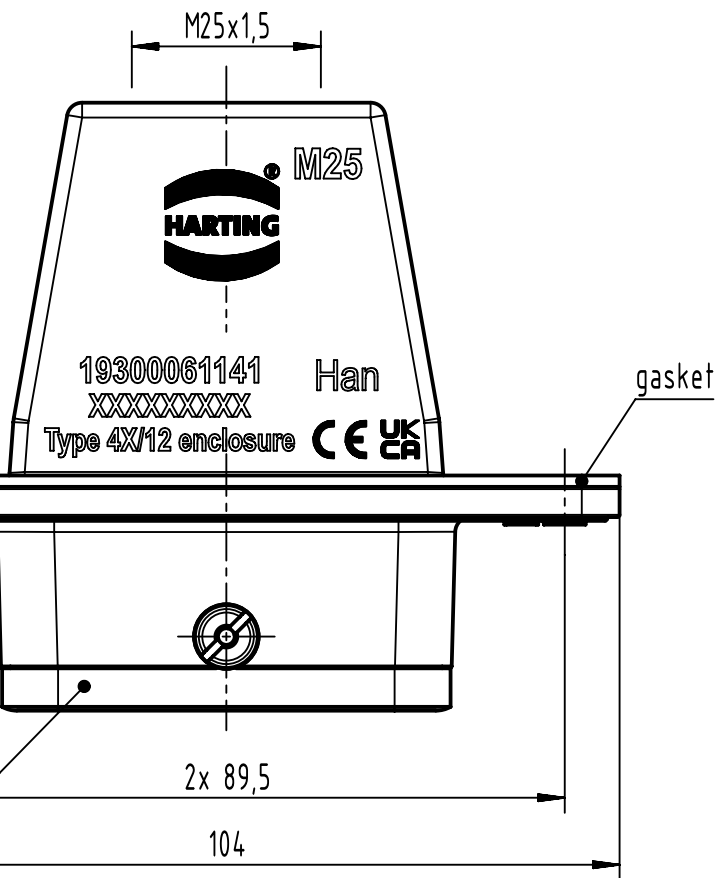

A

B

C

D

panel cut out (1:3)

All Dimensions in mm
Original Size DIN A4Scale
1:1

Free size tol.

Ref.

Sub.

All rights reserved

Created by
SHENGJInspected by
WANGSTEStandardisation
ROEBENDate
2024-04-10State
Final ReleaseHARTING (Zhuhai) Manufacturing Co., Ltd.
519085 Zhuhai, ChinaTitle
Han 6B HTE M25 PFT CLDoc-Key / ECM-Nr.
100733551/UGD/001/D
500000267270Type
TBNumber
19 30 006 1141Rev.
DPage
1/1