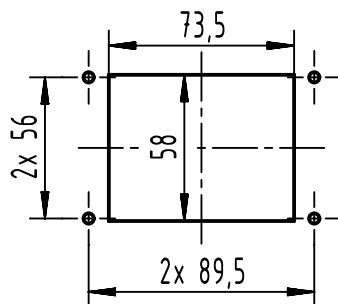

A

B

C

D

panel cut out (1:3)

All Dimensions in mm
Original Size DIN A4Scale
1:1

Free size tol.

Ref.

Sub.

All rights reserved

Created by
SHENGJInspected by
WANGSTEStandardisation
ROEBENDate
2024-04-10State
Final ReleaseHARTING (Zhuhai) Manufacturing Co., Ltd.
519085 Zhuhai, ChinaTitle
Han 6B HTE M25 PFT CLDoc-Key / ECM-Nr.
100733551/UGD/001/D
500000267270Type
TBNumber
19 30 006 1141Rev.
DPage
1/1