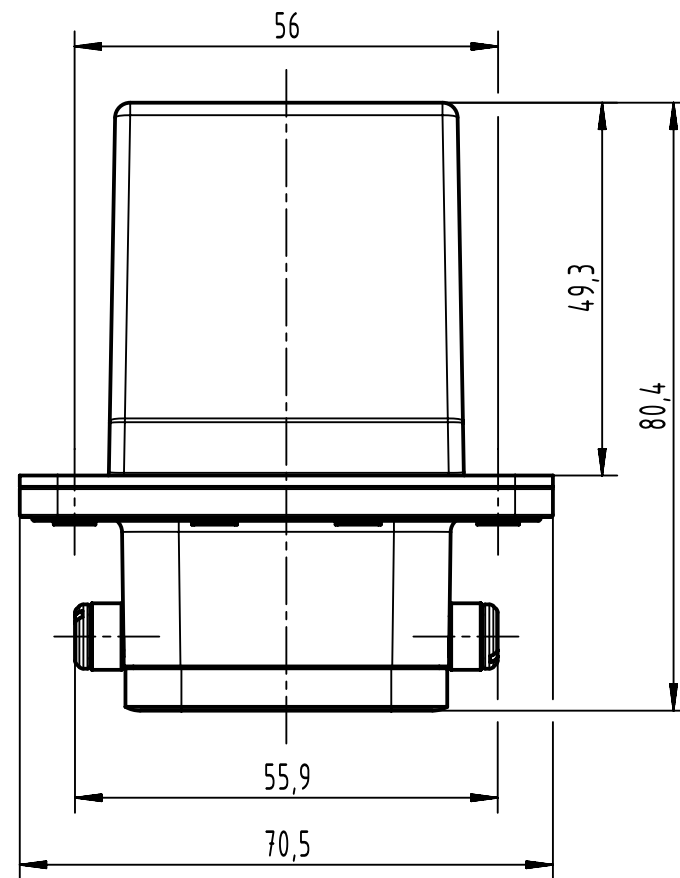

A

B

C

D

panel cut out (1:3)

All Dimensions in mm
Original Size DIN A4Scale
1:1

Free size tol.

Ref.

Sub.

All rights reserved

Created by
SHENGJInspected by
WANGSTEStandardisation
ROEBENDate
2024-04-10State
Final ReleaseHARTING (Zhuhai) Manufacturing Co., Ltd.
519085 Zhuhai, ChinaTitle
Han 6B HTE M25 PFT CLDoc-Key / ECM-Nr.
100733551/UGD/001/D
500000267270Type
TBNumber
19 30 006 1141Rev.
DPage
1/1