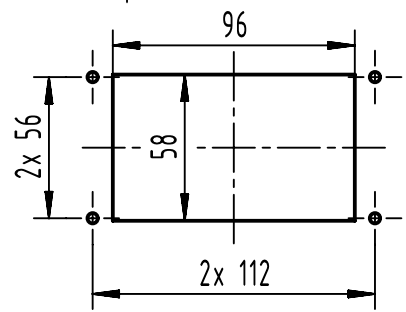

panel cut out (1:3)

	All rights reserved Department EL PD	All Dimensions in mm Original Size DIN A4			Scale 1:1	Free size tol.	Ref. Sub.
		HARTING (Zhuhai) Manufacturing Co., Ltd. 519085 Zhuhai, China	Created by SHENGJ	Inspected by WANGSTE	Standardisation ROEBEN	Date 2024-04-10	State Final Release
Title Han 10B HTE M25 PFT SL		Type TB	Number 19 30 010 1131	Rev. D	Page 1/1		