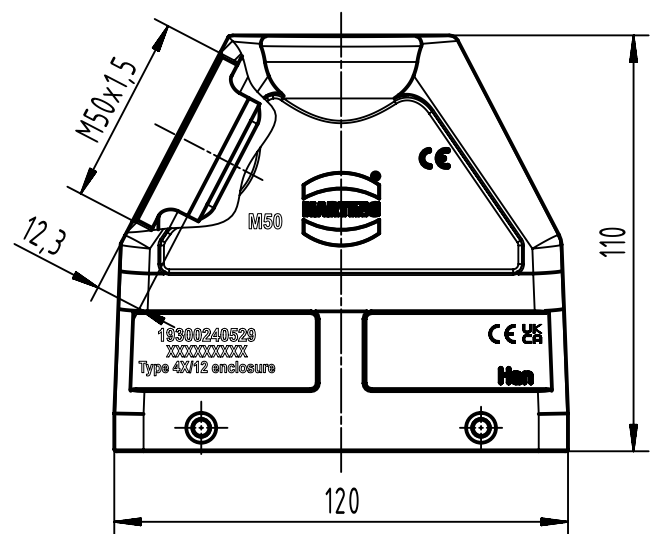

1 2 3 4 5 6

A

B

C

D

	All Dimensions in mm Original Size DIN A4		Scale 1:2	Free size tol.		Ref.		
						Sub.		
	All rights reserved		Created by 101644	Inspected by GERB	Standardisation	Date 2023-12-07	State Final Release	
	Department EL PD		Title Han 24B-HSE-M50				Doc-Key / ECM-Nr. 100177916/UGD/004/F 500000258888	
HARTING D-32339 Espelkamp			Type TB	Number 19 30 024 0529			Rev. F	Page 1/1