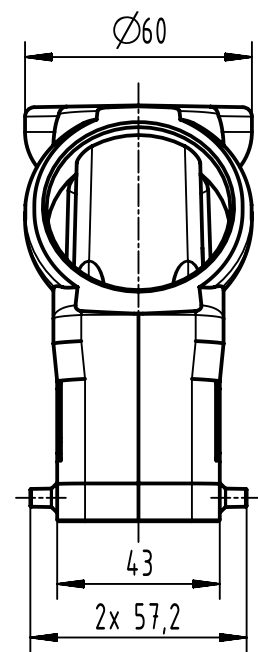

1 2 3 4 5 6

A

B

C

D

	All Dimensions in mm Original Size DIN A4		Scale 1:2	Free size tol.		Ref.		
						Sub.		
	All rights reserved		Created by 101644	Inspected by GERB	Standardisation	Date 2023-12-07	State Final Release	
	Department EL PD		Title Han 24B-HSE-M50				Doc-Key / ECM-Nr. 100177916/UGD/004/F 500000258888	
HARTING D-32339 Espelkamp			Type TB	Number 19 30 024 0529			Rev. F	Page 1/1