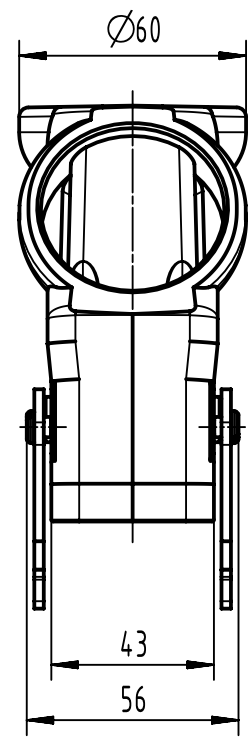

1 2 3 4 5 6

A  
B  
C  
D

	All Dimensions in mm Original Size DIN A4		Scale 1:2	Free size tol.		Ref.
						Sub.
	All rights reserved		Created by 101644	Inspected by GERB	Standardisation	Date 2023-12-07
	Department EL PD		Title Han 24B-gs-ZV-M50			State Final Release
HARTING D-32339 Espelkamp			Type TB	Number 19 30 024 0589		Doc-Key / ECM-Nr. 100177887/UGD/004/F 500000258888
					Rev. F	Page 1/1