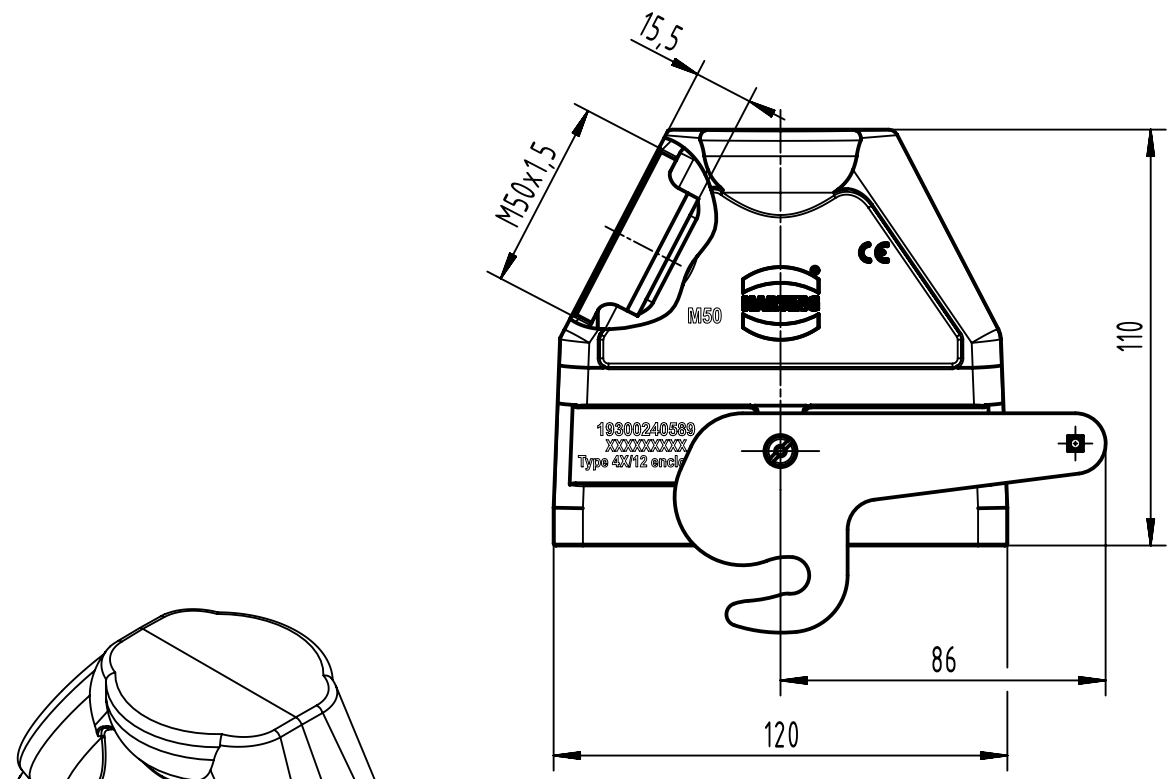

1 2 3 4 5 6

A  
B  
C  
D

	All Dimensions in mm Original Size DIN A4		Scale 1:2	Free size tol.		Ref.
						Sub.
	All rights reserved		Created by 101644	Inspected by GERB	Standardisation	Date 2023-12-07
	Department EL PD		Title Han 24B-gs-ZV-M50			State Final Release
HARTING D-32339 Espelkamp			Type TB	Number 19 30 024 0589		Doc-Key / ECM-Nr. 100177887/UGD/004/F 500000258888
					Rev. F	Page 1/1