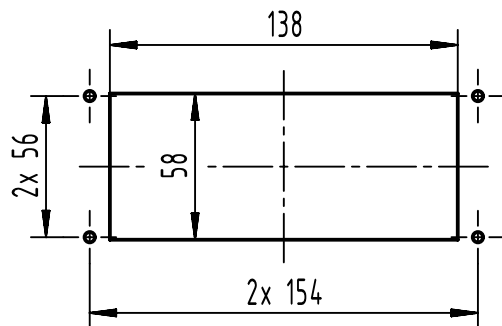

panel cut out (1:3)

 All Dimensions in mm Original Size DIN A4		Scale 1:2	Free size tol.		Ref.
 All rights reserved Department EL PD		Created by SHENGJ	Inspected by WANGSTE	Standardisation ROEBEN	Sub.
HARTING (Zhuhai) Manufacturing Co., Ltd. 519085 Zhuhai, China		Title Han 24B HTE M40 PFT DL			Date 2024-04-10 State Final Release
		Type TB	Number 19 30 024 1122		Doc-Key / ECM-Nr. 100714289/UGD/001/D 500000267270 Rev. D Page 1/1