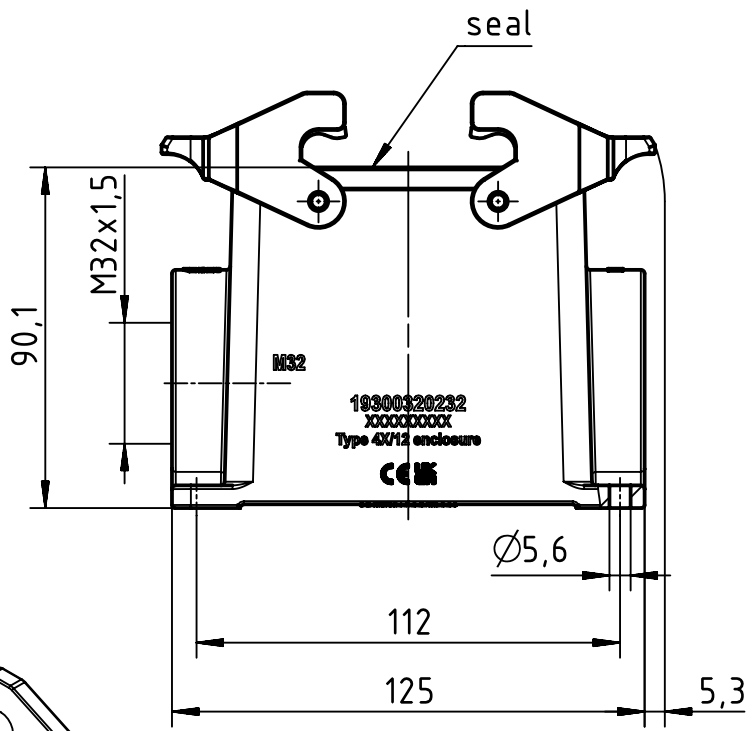

1 2 3 4 5 6

A

B

C

D

	All Dimensions in mm Original Size DIN A4		Scale 1:2	Free size tol.		Ref.
						Sub.
	All rights reserved		Created by 105230	Inspected by GERB	Standardisation	Date 2023-12-14
	Department EL PD					State Final Release
HARTING D-32339 Espelkamp			Title Han B Base Surface HC M32			Doc-Key / ECM-Nr. 100108491/UGD/005/D 500000260197
			Type TB	Number 19 30 032 0232		Rev. <b>D</b> Page 1/1