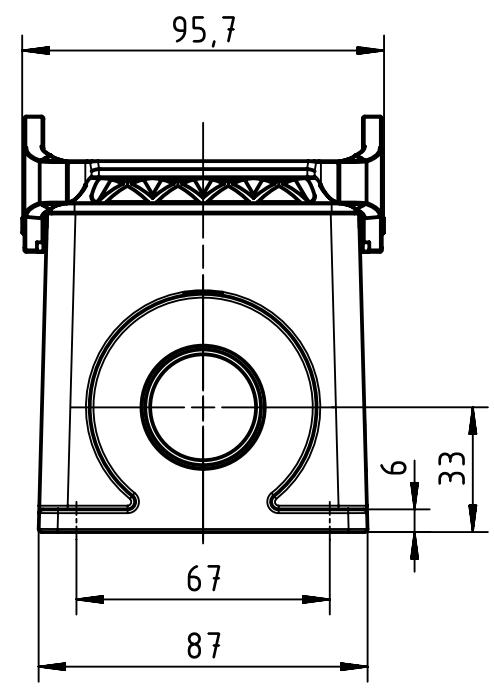

1 2 3 4 5 6

A

B

C

D

	All Dimensions in mm Original Size DIN A4		Scale 1:2	Free size tol.		Ref.
						Sub.
	All rights reserved		Created by 105230	Inspected by GERB	Standardisation	Date 2023-12-14
	Department EL PD					State Final Release
HARTING D-32339 Espelkamp			Title Han B Base Surface HC M32			Doc-Key / ECM-Nr. 100108491/UGD/005/D 500000260197
			Type TB	Number 19 30 032 0232		Rev. <b>D</b> Page 1/1