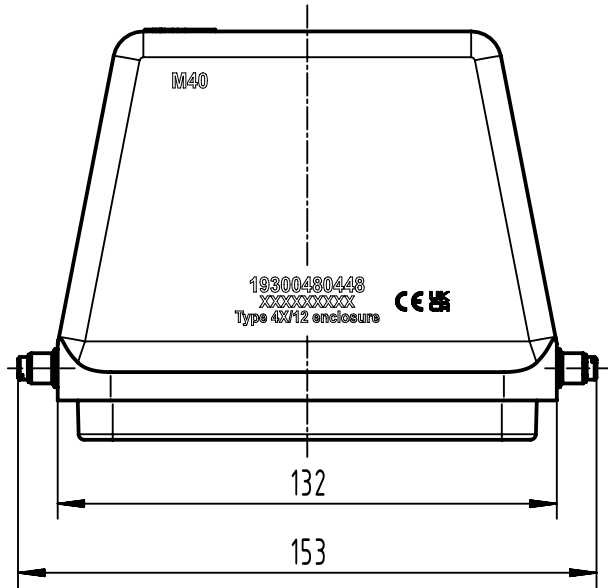

1 2 3 4 5 6

A
B
C
D

	All rights reserved Department EL PD	All Dimensions in mm Original Size DIN A4	Scale 1:2	Free size tol.		Ref.
		HARTING D-32339 Espelkamp	Created by 105230	Inspected by GERB	Standardisation	Date 2023-12-08
Title Han 48 B Hood Top Entry M40					Doc-Key / ECM-Nr. 100173590/UGD/004/E 500000259023	
			Type TB	Number 19 30 048 0448		Rev. E
						Page 1/1