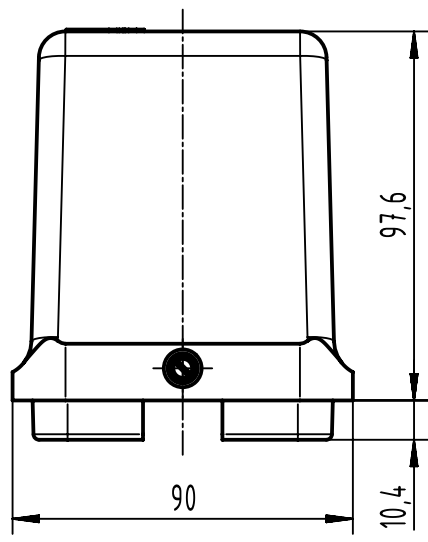

1 2 3 4 5 6

A
B
C
D

	All rights reserved Department EL PD	All Dimensions in mm Original Size DIN A4	Scale 1:2	Free size tol.		Ref.
		HARTING D-32339 Espelkamp	Created by 105230	Inspected by GERB	Standardisation	Date 2023-12-08
Title Han 48 B Hood Top Entry M40					Doc-Key / ECM-Nr. 100173590/UGD/004/E 500000259023	
			Type TB	Number 19 30 048 0448		Rev. E
						Page 1/1