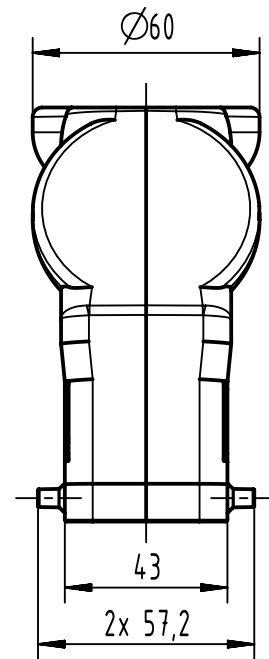

1 2 3 4 5 6

A

B

C

D

	All Dimensions in mm Original Size DIN A4		Scale 1:2	Free size tol.		Ref.	
			Created by MEYERLE	Inspected by GERB	Standardisation	Sub.	
All rights reserved		Department EL PD		Date 2021-10-06	State Final Release		
HARTING D-32339 Espelkamp		Title Han 24B TE hood HC M50 Black				Doc-Key / ECM-Nr. 100724320/UGD/000/D 500000201450	
		Type TB	Number 19 30 724 0429			Rev. D	Page 1/1