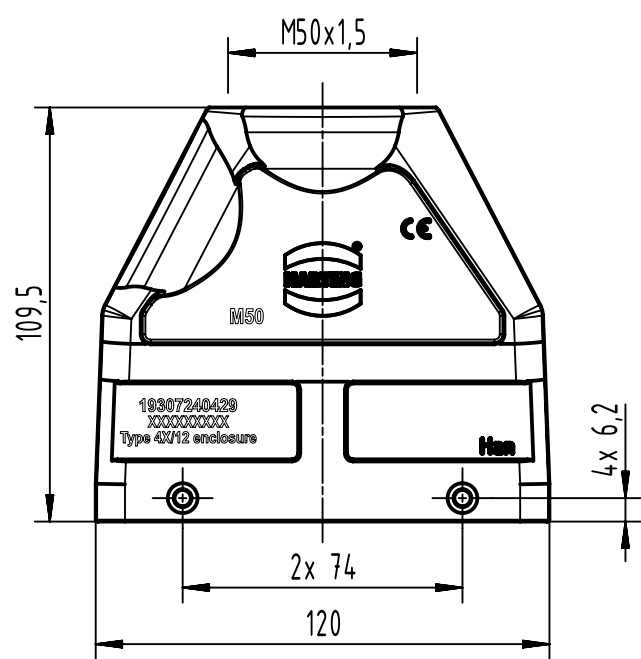

1 2 3 4 5 6

A

B

C

D

	All Dimensions in mm Original Size DIN A4		Scale 1:2	Free size tol.		Ref.	
			Created by MEYERLE	Inspected by GERB	Standardisation	Sub.	
All rights reserved		Department EL PD		Date 2021-10-06	State Final Release		
HARTING D-32339 Espelkamp		Title Han 24B TE hood HC M50 Black				Doc-Key / ECM-Nr. 100724320/UGD/000/D 500000201450	
		Type TB	Number 19 30 724 0429			Rev. D	Page 1/1