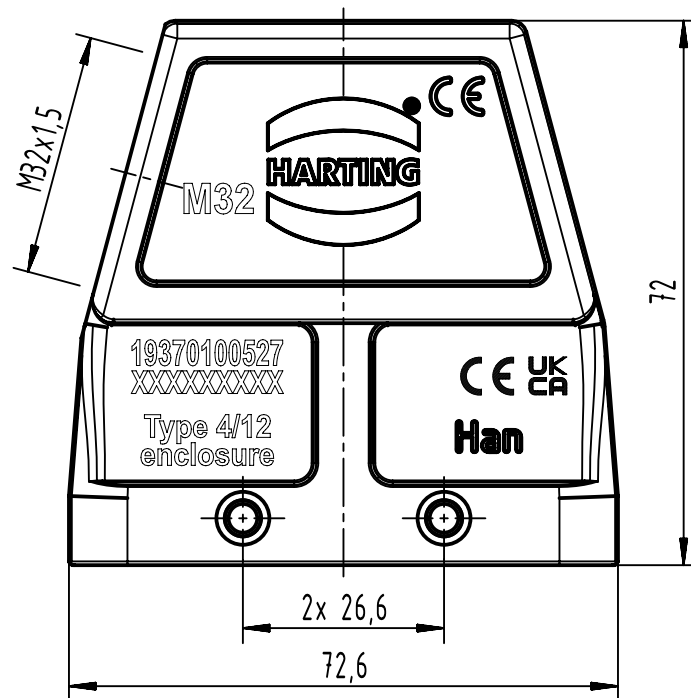

1 2 3 4 5 6

A

B

C

D

	All Dimensions in mm Original Size DIN A4		Scale 1:1	Free size tol.		Ref.
						Sub.
	All rights reserved		Created by HELLMANN	Inspected by GERB	Standardisation	Date 2023-11-22
	Department EL PD		Title Han 10M-gs-M32			State Final Release
HARTING D-32339 Espelkamp			Type TB	Number 19 37 010 0527		Doc-Key / ECM-Nr. 100229046/UGD/004/F 500000257719
					Rev. F	Page 1/1