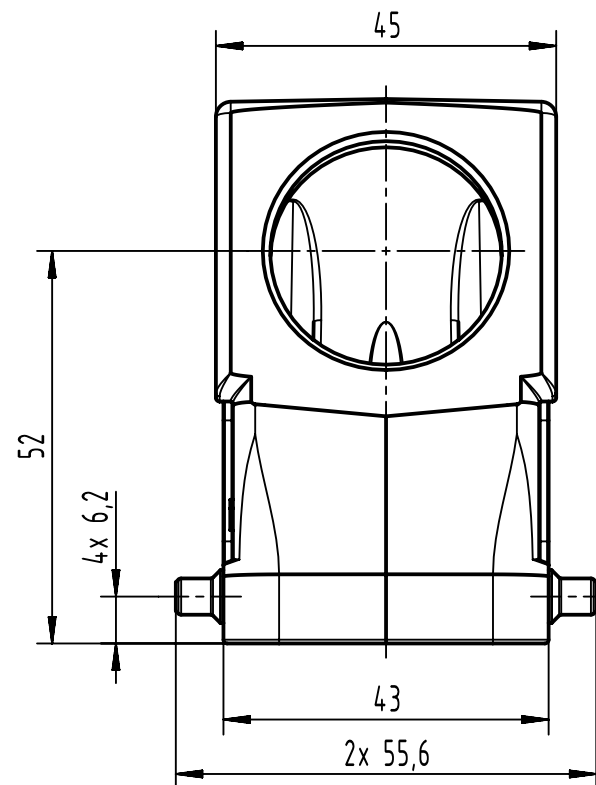

1 2 3 4 5 6

A

B

C

D

	All Dimensions in mm Original Size DIN A4		Scale 1:1	Free size tol.		Ref.
						Sub.
	All rights reserved		Created by HELLMANN	Inspected by GERB	Standardisation	Date 2023-11-22
	Department EL PD		Title Han 10M-gs-M32			State Final Release
HARTING D-32339 Espelkamp			Type TB	Number 19 37 010 0527		Doc-Key / ECM-Nr. 100229046/UGD/004/F 500000257719
					Rev. F	Page 1/1