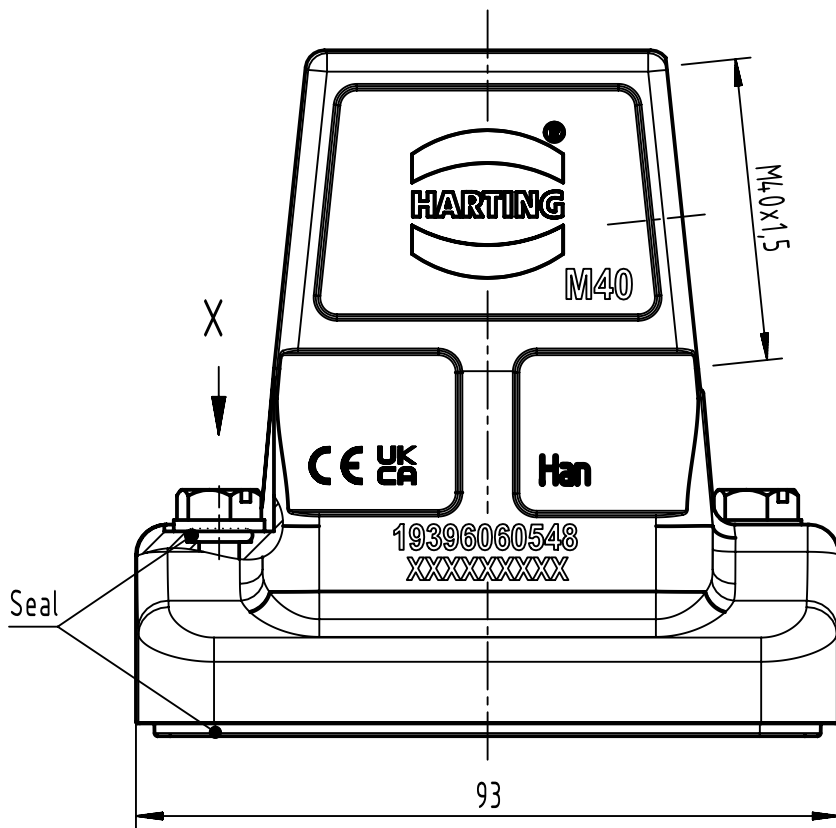

X (2:1)

Panel cut out

	All Dimensions in mm Original Size DIN A4		Scale 1:1	Free size tol.		Ref.	
	All rights reserved Department EL PD		Created by SHENGJ	Inspected by WANGSTE	Standardisation ROEBEN	Sub.	
HARTING (Zhuhai) Manufacturing Co., Ltd. 519085 Zhuhai, China		Title Han 6HP Direct/B-HSE-M40			Date 2024-03-01	State Final Release	
					Doc-Key / ECM-Nr. 100661488/UGD/005/J 500000264683	Rev. J	Page 1/1
			Type TB	Number 19 39 606 0548			