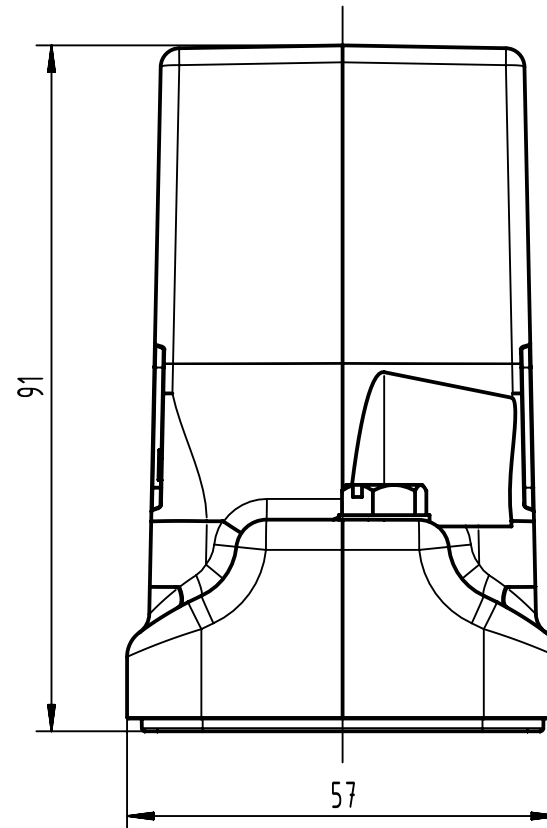

X (2:1)

Panel cut out

	All Dimensions in mm Original Size DIN A4		Scale 1:1	Free size tol.		Ref.	
	All rights reserved Department EL PD		Created by SHENGJ	Inspected by WANGSTE	Standardisation ROEBEN	Sub.	
HARTING (Zhuhai) Manufacturing Co., Ltd. 519085 Zhuhai, China		Title Han 6HP Direct/B-HSE-M40			Date 2024-03-01	State Final Release	
					Doc-Key / ECM-Nr. 100661488/UGD/005/J 500000264683	Rev. J	Page 1/1
			Type TB	Number 19 39 606 0548			