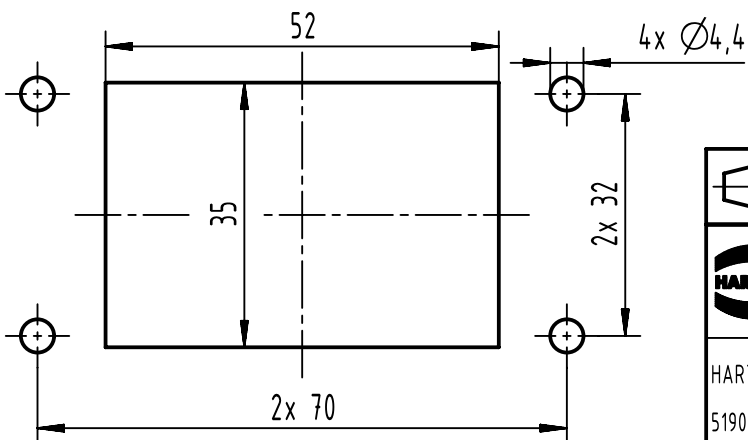

X (2:1)

Panel cut out

	All Dimensions in mm Original Size DIN A4		Scale 1:1	Free size tol.		Ref.	
	All rights reserved Department EL PD		Created by SHENGJ	Inspected by WANGSTE	Standardisation ROEBEN	Sub.	
HARTING (Zhuhai) Manufacturing Co., Ltd. 519085 Zhuhai, China		Title Han 6HP Direct/B-HSE-M40			Date 2024-03-01	State Final Release	
					Doc-Key / ECM-Nr. 100661488/UGD/005/J 500000264683	Rev. J	Page 1/1
			Type TB	Number 19 39 606 0548			