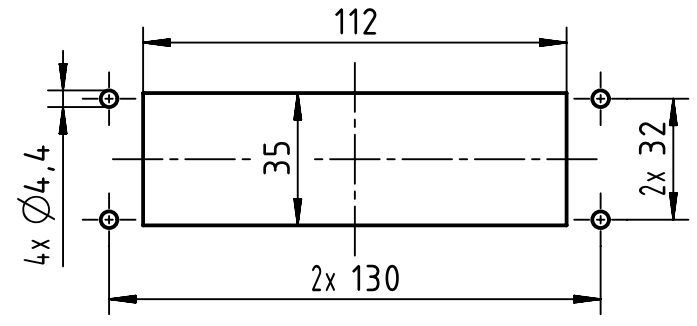

Panel cut out (1:2)

	All Dimensions in mm Original Size DIN A4		Scale 1:1	Free size tol.		Ref.	
	All rights reserved Department EL PD		Created by ZHUANGJ	Inspected by LUOK	Standardisation ROEBEN	Sub.	
HARTING (Zhuhai) Manufacturing Co., Ltd. 519085 Zhuhai, China			Title Han 24HP Direct/B-HTE-M20		Date 2021-11-23	State Final Release	
					Doc-Key / ECM-Nr. 100632601/UGD/002/F 500000206678	Rev. F	Page 1/1
			Type TB	Number 19 39 624 0445			