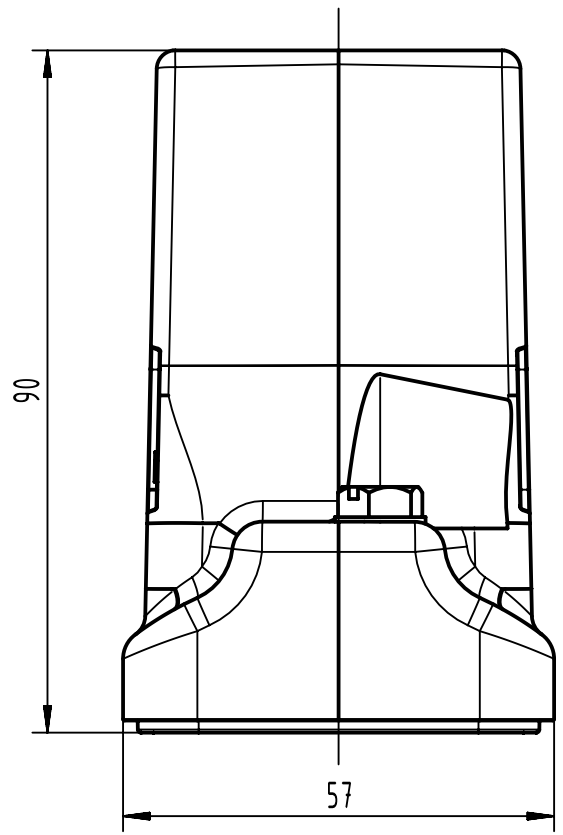

1 2 3 4 5 6

A
B
C
D

X (2:1)

Panel cut out

	All rights reserved		Created by SHENGJ		Inspected by WANGSTE		Standardisation ROEBEN		Date 2024-03-01		State Final Release	
	Department EL PD		Title Han 6HP Direct/M-HTE-M32		Number 19 39 706 0447		Doc-Key / ECM-Nr. 100663697/UGD/004/H 500000264685		Rev. H		Page 1/1	
HARTING (Zhuhai) Manufacturing Co., Ltd. 519085 Zhuhai, China			All Dimensions in mm Original Size DIN A4		Scale 1:1 Free size tol.		Ref. Sub.					