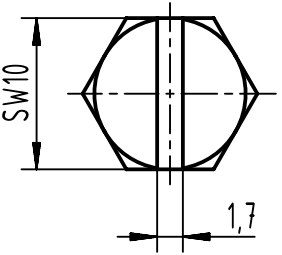

1 2 3 4 5 6

A
B
C
D

X (2:1)

Panel cut out

	All rights reserved		Created by SHENGJ		Inspected by WANGSTE		Standardisation ROEBEN		Date 2024-03-01		State Final Release	
	Department EL PD		Title Han 6HP Direct/M-HTE-M32		Number 19 39 706 0447		Doc-Key / ECM-Nr. 100663697/UGD/004/H 500000264685		Rev. H		Page 1/1	
HARTING (Zhuhai) Manufacturing Co., Ltd. 519085 Zhuhai, China			All Dimensions in mm Original Size DIN A4		Scale 1:1 Free size tol.		Ref. Sub.					