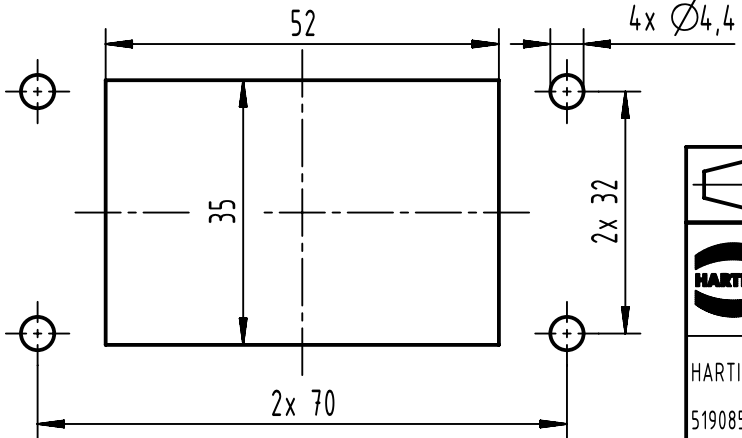

1 2 3 4 5 6

A
B
C
D

X (2:1)

Panel cut out

	All rights reserved		Created by SHENGJ		Inspected by WANGSTE		Standardisation ROEBEN		Date 2024-03-01		State Final Release	
	Department EL PD		Title Han 6HP Direct/M-HTE-M32		Number 19 39 706 0447		Doc-Key / ECM-Nr. 100663697/UGD/004/H 500000264685		Rev. H		Page 1/1	
HARTING (Zhuhai) Manufacturing Co., Ltd. 519085 Zhuhai, China			All Dimensions in mm Original Size DIN A4		Scale 1:1 Free size tol.		Ref. Sub.					