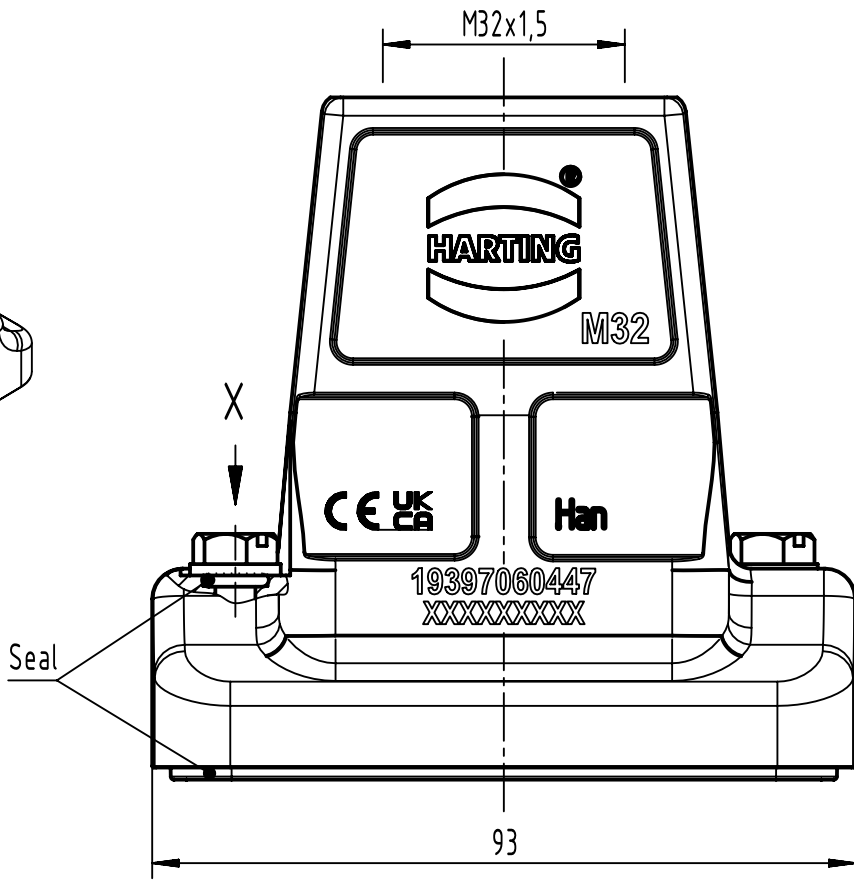

1 2 3 4 5 6

A
B
C
D

X (2:1)

Panel cut out

	All rights reserved		Created by SHENGJ		Inspected by WANGSTE		Standardisation ROEBEN		Date 2024-03-01		State Final Release	
	Department EL PD		Title Han 6HP Direct/M-HTE-M32		Number 19 39 706 0447		Doc-Key / ECM-Nr. 100663697/UGD/004/H 500000264685		Rev. H		Page 1/1	
HARTING (Zhuhai) Manufacturing Co., Ltd. 519085 Zhuhai, China			All Dimensions in mm Original Size DIN A4		Scale 1:1 Free size tol.		Ref. Sub.					