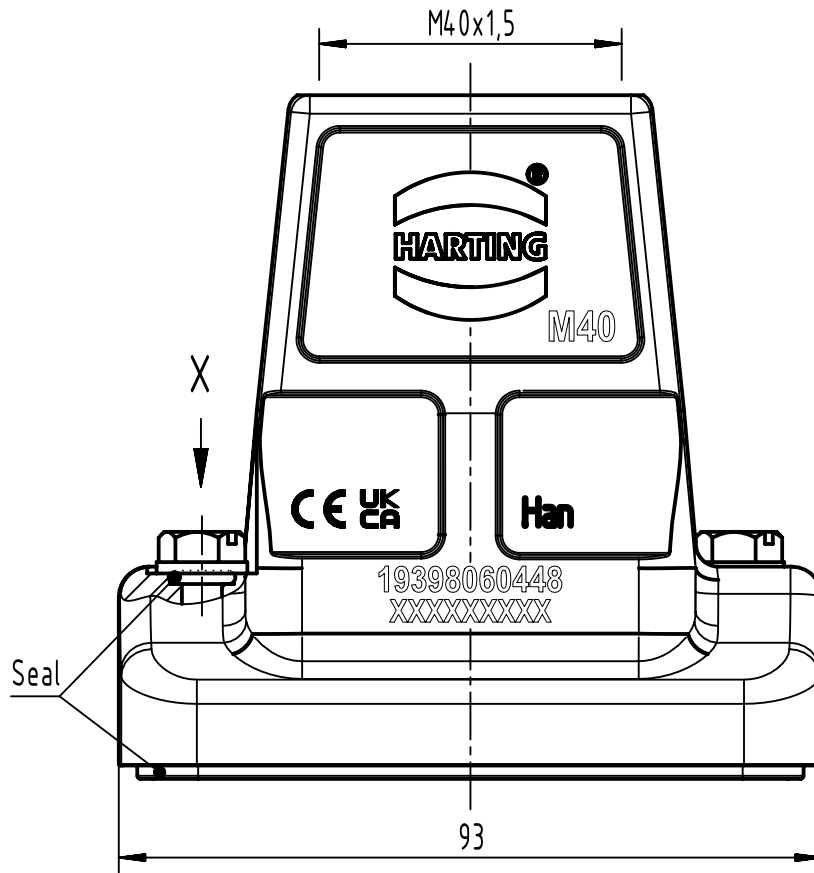

1 2 3 4 5 6

A
B
C
D

X (2:1)

Panel cut out

	All rights reserved Department EL PD HARTING (Zhuhai) Manufacturing Co., Ltd. 519085 Zhuhai, China	All Dimensions in mm Original Size DIN A4		Scale 1:1	Free size tol.	Ref. Sub.
		Created by SHENGJ	Inspected by WANGSTE	Standardisation ROEBEN	Date 2024-03-01	State Final Release
		Title Han 6HP Direct/EMV-HTE-M40			Rev. H Page 1/1	
		Type TB	Number 19 39 806 0448			