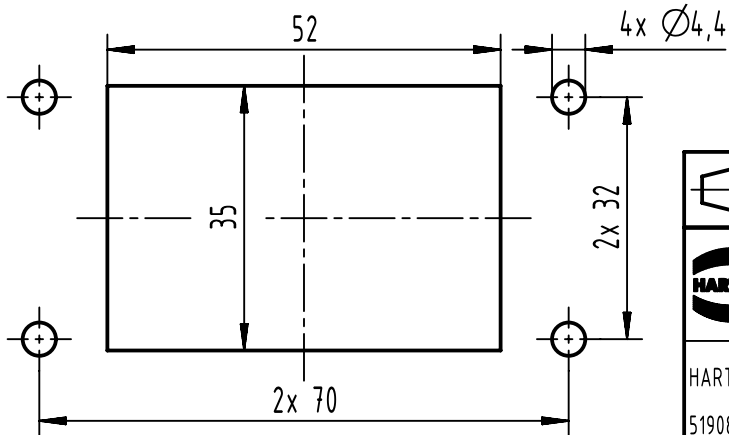

1 2 3 4 5 6

A
B
C
D

X (2:1)

Panel cut out

	All rights reserved Department EL PD HARTING (Zhuhai) Manufacturing Co., Ltd. 519085 Zhuhai, China	All Dimensions in mm Original Size DIN A4		Scale 1:1	Free size tol.	Ref. Sub.
		Created by SHENGJ	Inspected by WANGSTE	Standardisation ROEBEN	Date 2024-03-01	State Final Release
		Title Han 6HP Direct/EMV-HTE-M40			Rev. H Page 1/1	
		Type TB	Number 19 39 806 0448			