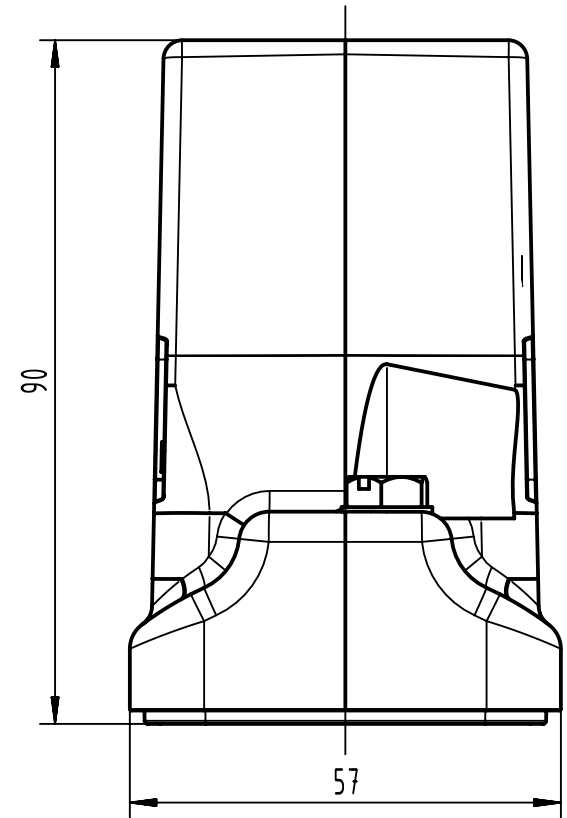

1 2 3 4 5 6

A
B
C
D

X (2:1)

Panel cut out

	All rights reserved Department EL PD HARTING (Zhuhai) Manufacturing Co., Ltd. 519085 Zhuhai, China	All Dimensions in mm Original Size DIN A4		Scale 1:1	Free size tol.	Ref. Sub.
		Created by SHENGJ	Inspected by WANGSTE	Standardisation ROEBEN	Date 2024-03-01	State Final Release
		Title Han 6HP Direct/EMV-HTE-M40			Rev. H Page 1/1	
		Type TB	Number 19 39 806 0448			