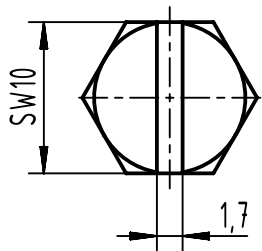

1 2 3 4 5 6

A
B
C
D

X (2:1)

Panel cut out

	All rights reserved Department EL PD HARTING (Zhuhai) Manufacturing Co., Ltd. 519085 Zhuhai, China	All Dimensions in mm Original Size DIN A4		Scale 1:1	Free size tol.	Ref. Sub.
		Created by SHENGJ	Inspected by WANGSTE	Standardisation ROEBEN	Date 2024-03-01	State Final Release
		Title Han 6HP Direct/EMV-HTE-M40			Rev. H Page 1/1	
		Type TB	Number 19 39 806 0448			