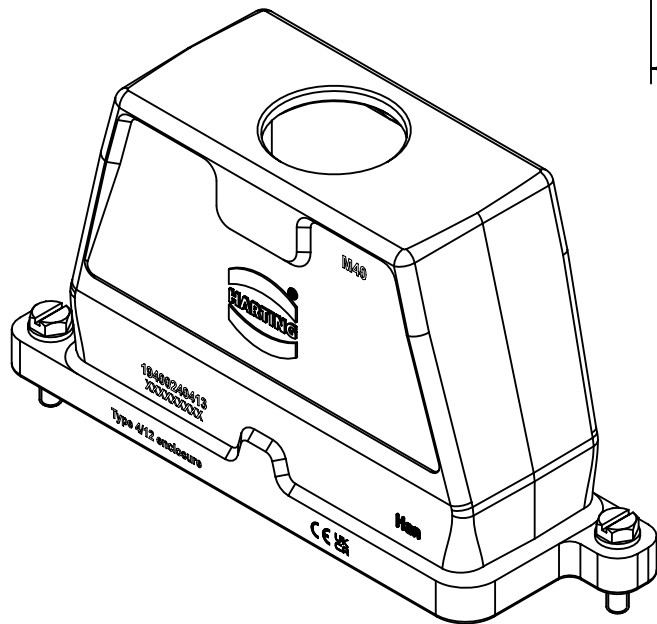

1 2 3 4 5 6

A  
B  
C  
D

X (2:1)

	All Dimensions in mm Original Size DIN A4		Scale 1:2	Free size tol.		Ref.
			Created by 408985	Inspected by 3236	Standardisation	Sub.
All rights reserved Department EL PD		Title Han 24 HPR Hood Top Entry M40 Screw Lock		Date 2023-11-16	State Final Release	
HARTING D-32339 Espelkamp		Type TB		Number 19 40 024 0413		Doc-Key / ECM-Nr. 10020194.9/UGD/004/D 500000256271
					Rev. D	Page 1/1