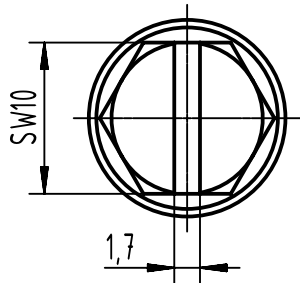

1 2 3 4 5 6

A  
B  
C  
D

X (2:1)

	All Dimensions in mm Original Size DIN A4		Scale 1:2	Free size tol.		Ref.
			Created by 408985	Inspected by 3236	Standardisation	Sub.
All rights reserved Department EL PD		Title Han 24 HPR Hood Top Entry M40 Screw Lock		Date 2023-11-16	State Final Release	
HARTING D-32339 Espelkamp		Type TB		Number 19 40 024 0413		Doc-Key / ECM-Nr. 10020194.9/UGD/004/D 500000256271
					Rev. D	Page 1/1