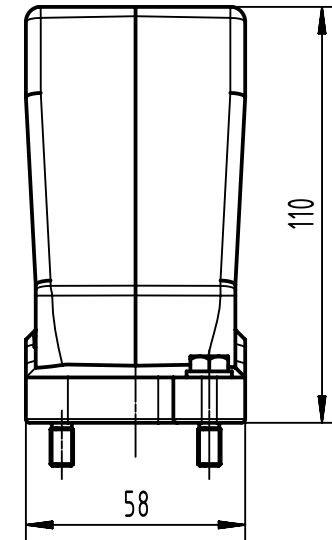

1 2 3 4 5 6

A  
B  
C  
D

X (2:1)

	All Dimensions in mm Original Size DIN A4		Scale 1:2	Free size tol.		Ref.
			Created by 408985	Inspected by 3236	Standardisation	Sub.
All rights reserved Department EL PD		Title Han 24 HPR Hood Top Entry M40 Screw Lock		Date 2023-11-16	State Final Release	
HARTING D-32339 Espelkamp		Type TB		Number 19 40 024 0413		Doc-Key / ECM-Nr. 10020194.9/UGD/004/D 500000256271
					Rev. D	Page 1/1