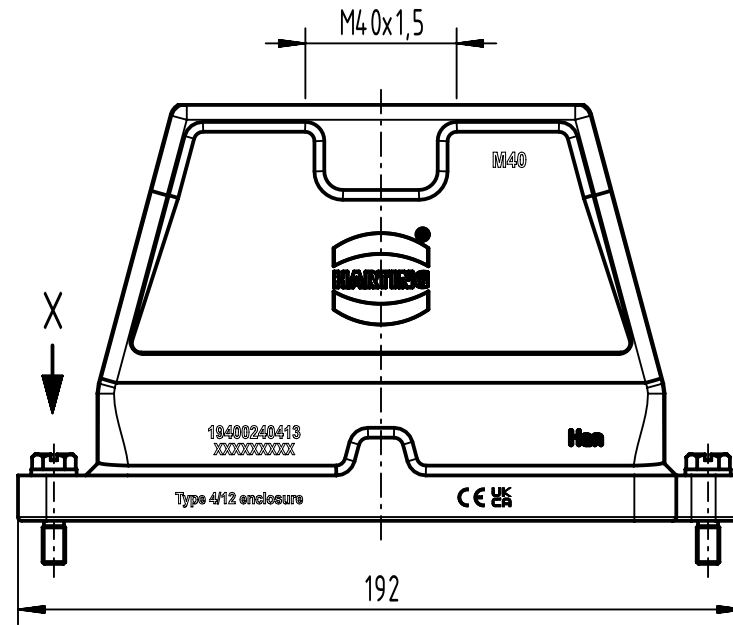

1 2 3 4 5 6

A  
B  
C  
D

X (2:1)

	All Dimensions in mm Original Size DIN A4		Scale 1:2	Free size tol.		Ref.
			Created by 408985	Inspected by 3236	Standardisation	Sub.
All rights reserved Department EL PD		Title Han 24 HPR Hood Top Entry M40 Screw Lock		Date 2023-11-16	State Final Release	
HARTING D-32339 Espelkamp		Type TB		Number 19 40 024 0413		Doc-Key / ECM-Nr. 10020194.9/UGD/004/D 500000256271
					Rev. D	Page 1/1