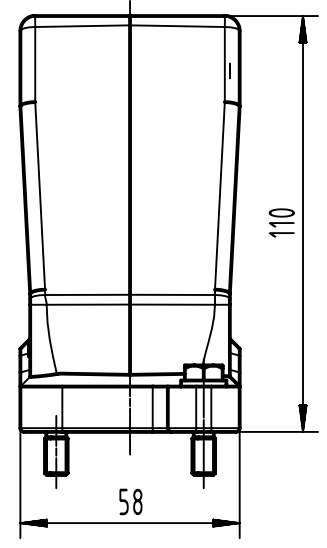

1 2 3 4 5 6

A
B
C
D

X (2:1)

	All Dimensions in mm Original Size DIN A4		Scale 1:2	Free size tol.		Ref. Sub.	
		All rights reserved	Created by 408985	Inspected by 3236	Standardisation	Date 2023-11-16	State Final Release
Department EL PD		Title Han 24HPR Hood Top Entry 2x M25 Screw Lo				Doc-Key / ECM-Nr. 100176508/UGD/004/D 500000256271	
HARTING D-32339 Espelkamp		Type TB	Number 19 40 024 0431			Rev. D	Page 1/1