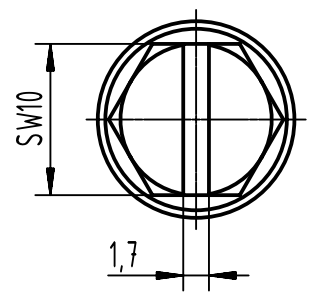

1 2 3 4 5 6

A
B
C
D

X (2:1)

	All Dimensions in mm Original Size DIN A4		Scale 1:2	Free size tol.		Ref. Sub.	
		All rights reserved	Created by 408985	Inspected by 3236	Standardisation	Date 2023-11-16	State Final Release
Department EL PD		Title Han 24HPR Hood Top Entry 2x M25 Screw Lo				Doc-Key / ECM-Nr. 100176508/UGD/004/D 500000256271	
HARTING D-32339 Espelkamp		Type TB	Number 19 40 024 0431			Rev. D	Page 1/1