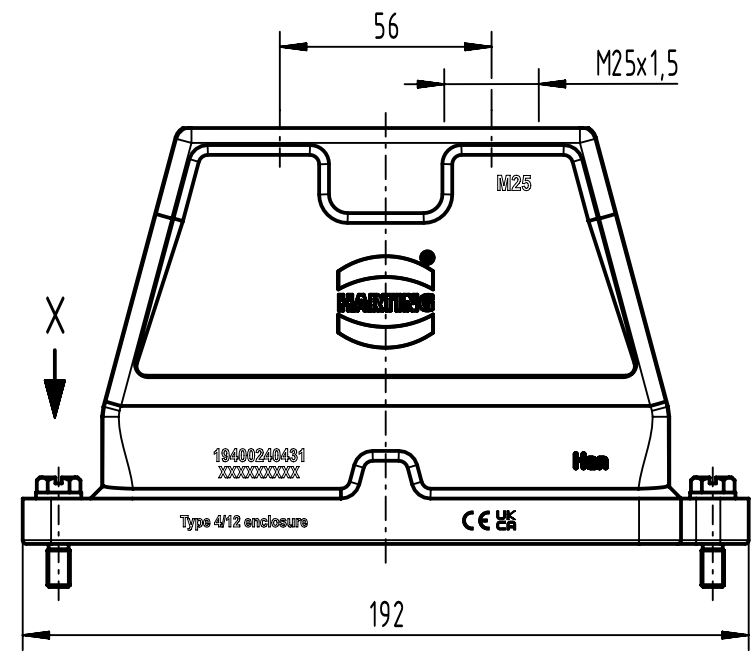

1 2 3 4 5 6

A
B
C
D

X (2:1)

	All Dimensions in mm Original Size DIN A4		Scale 1:2	Free size tol.		Ref. Sub.	
		All rights reserved	Created by 408985	Inspected by 3236	Standardisation	Date 2023-11-16	State Final Release
Department EL PD		Title Han 24HPR Hood Top Entry 2x M25 Screw Lo				Doc-Key / ECM-Nr. 100176508/UGD/004/D 500000256271	
HARTING D-32339 Espelkamp		Type TB	Number 19 40 024 0431			Rev. D	Page 1/1