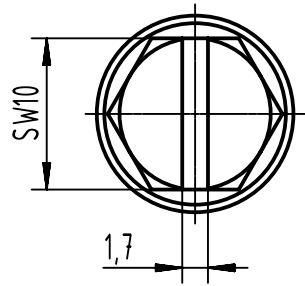

1 2 3 4 5 6

A
B
C
D

X (2:1)

	All Dimensions in mm Original Size DIN A4		Scale 1:2	Free size tol.		Ref.
						Sub.
	All rights reserved		Created by 408985	Inspected by 3236	Standardisation	Date 2023-11-16
	Department EL PD		Title Han 24HPR Hood Top Entry 2xM40 Screw loc			State Final Release
HARTING D-32339 Espelkamp			Type TB	Number 19 40 024 0438		Doc-Key / ECM-Nr. 100201954/UGD/004/F 500000256271
					Rev. F	Page 1/1