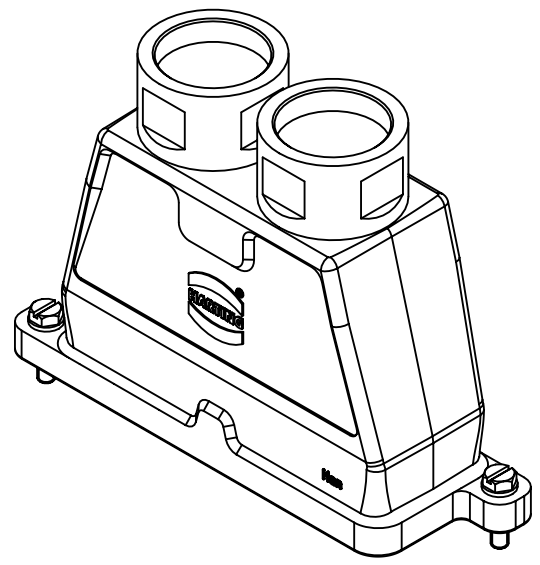

1 2 3 4 5 6

A
B
C
D

X (2:1)

	All Dimensions in mm Original Size DIN A4		Scale 1:2	Free size tol.		Ref.
						Sub.
	All rights reserved		Created by 408985	Inspected by 3236	Standardisation	Date 2023-11-16
	Department EL PD		Title Han 24HPR Hood Top Entry 2xM40 Screw loc			State Final Release
HARTING D-32339 Espelkamp			Type TB	Number 19 40 024 0438		Doc-Key / ECM-Nr. 100201954/UGD/004/F 500000256271
					Rev. F	Page 1/1