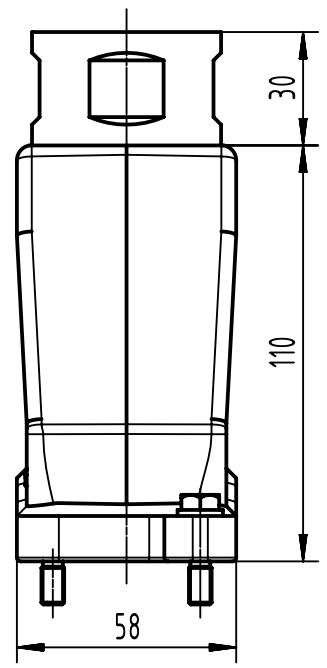

1 2 3 4 5 6

A
B
C
D

X (2:1)

	All Dimensions in mm Original Size DIN A4		Scale 1:2	Free size tol.		Ref.
						Sub.
	All rights reserved		Created by 408985	Inspected by 3236	Standardisation	Date 2023-11-16
	Department EL PD		Title Han 24HPR Hood Top Entry 2xM40 Screw loc			State Final Release
HARTING D-32339 Espelkamp			Type TB	Number 19 40 024 0438		Doc-Key / ECM-Nr. 100201954/UGD/004/F 500000256271
					Rev. F	Page 1/1