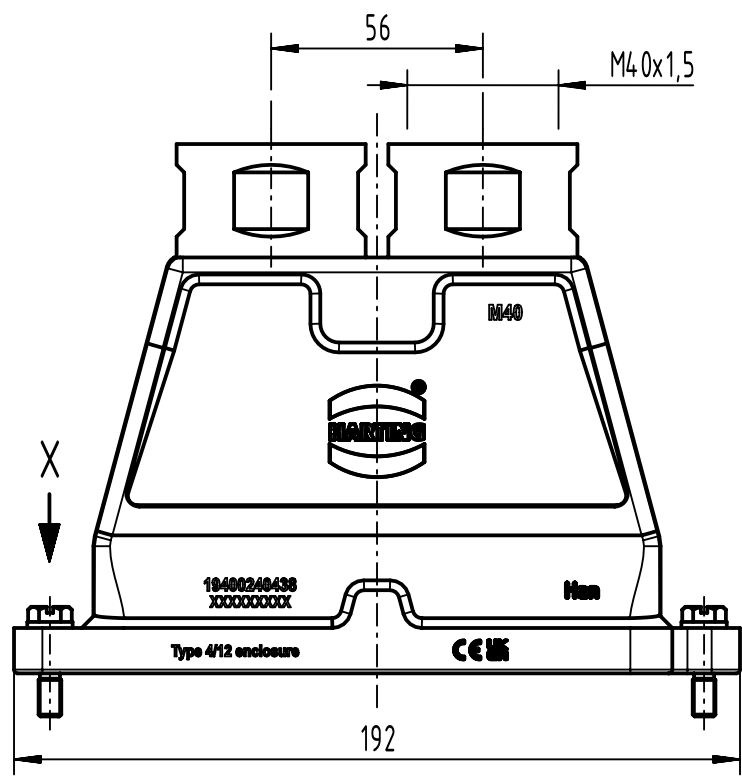

1 2 3 4 5 6

A
B
C
D

X (2:1)

	All Dimensions in mm Original Size DIN A4		Scale 1:2	Free size tol.		Ref.
						Sub.
	All rights reserved		Created by 408985	Inspected by 3236	Standardisation	Date 2023-11-16
	Department EL PD		Title Han 24HPR Hood Top Entry 2xM40 Screw loc			State Final Release
HARTING D-32339 Espelkamp			Type TB	Number 19 40 024 0438		Doc-Key / ECM-Nr. 100201954/UGD/004/F 500000256271
					Rev. F	Page 1/1